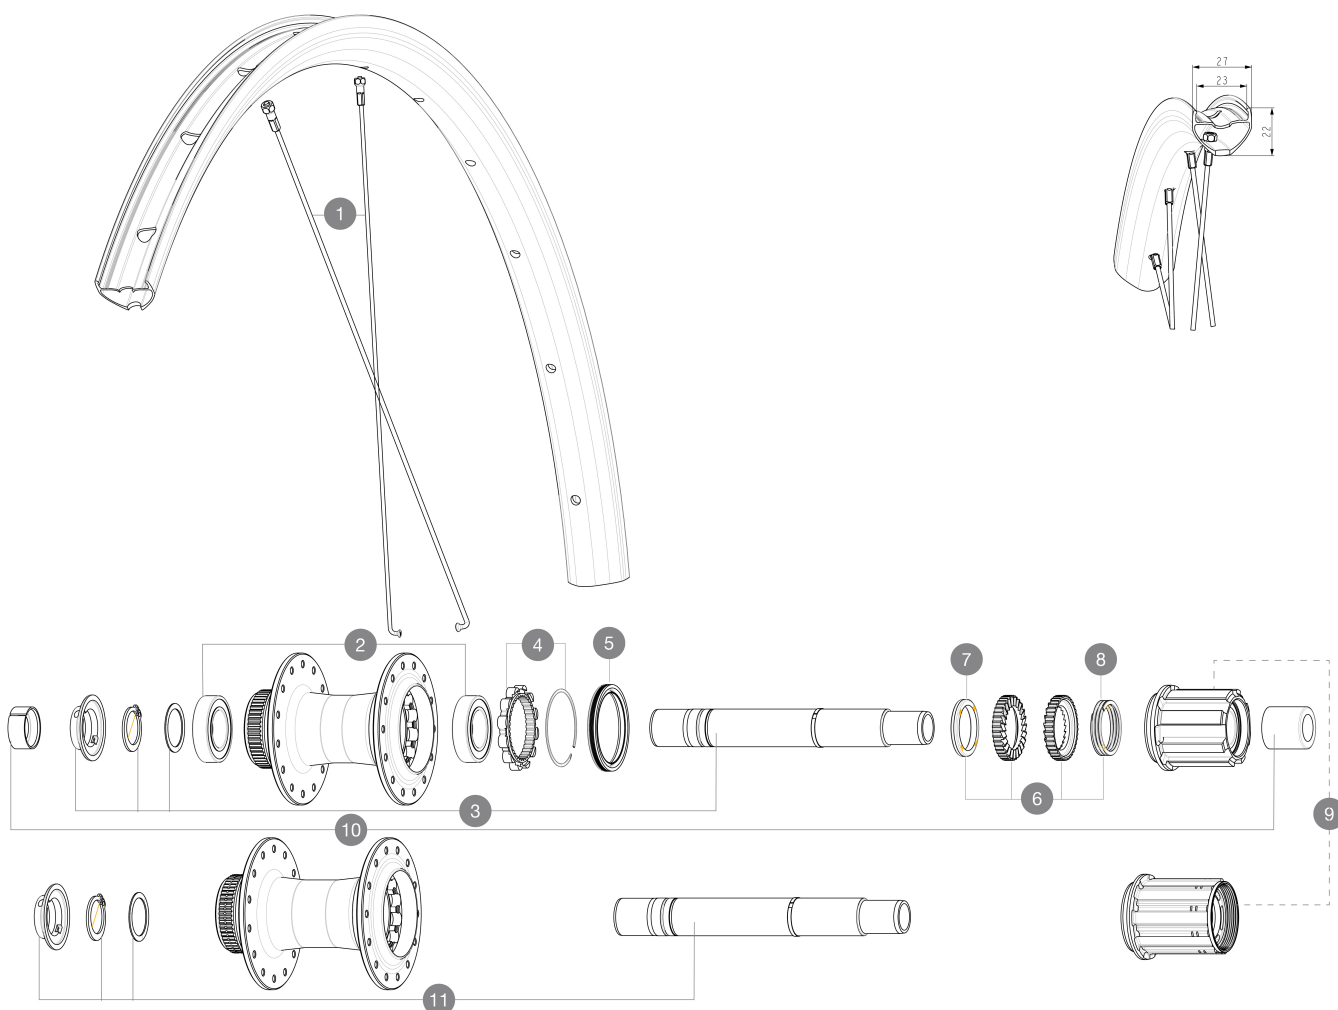

## REFERENCES WHEELS

### HUB SHELLS

2	M40076	HUB BEARINGS 17x30x7 6903 x 2
3	V2373401	KIT ID360 135/142 DCL L1 AXLE WITH CLIP
4	V2252701	KIT ID360 INSERT SHAPED EAR LOBE > 2017
5	V00063631	Kit ID360 seal version 2 (larger)
6	V2375201	KIT ID360 24 TEETH 2 RATCHET + MTB SPRING + PAD (specific)
7	V2375401	KIT ID360 MTB 24T 3 NOISE REDUCING PADS
8	V2372901	KIT 3 ID360 MTB SPRINGS
9	V3440101	ED11 Freewheel Body ID360
9	V3430101	HG11 Freewheel Body ID360
11	V2375701	Kit ID360 148 DCL axle with circlip

### OPTIONS

V2373001	KIT ADJUST. SYSTEM QRM AUTO ID360 for 17x30x7 bearing
----------	---

### WHEEL WEIGHTS