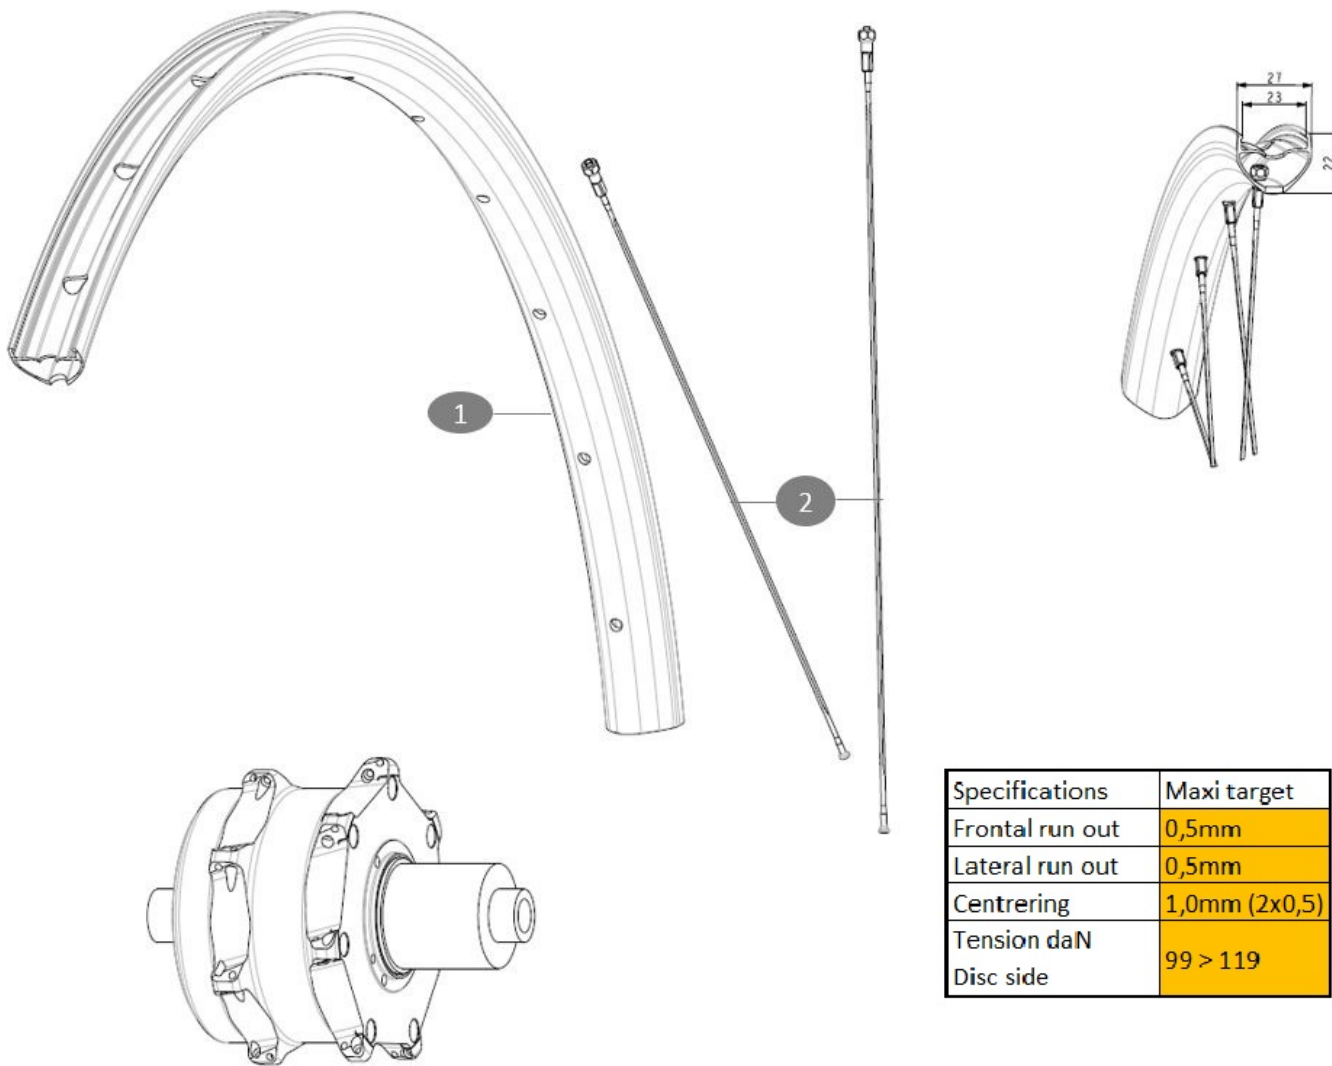

REFERENCES WHEELS

RIMS

&NBSP;:

- 1 V00054809 Kit Rear rim Allroad EBM X20
- V2700101 UST Tape 28mm for 25 to 27mm wide rims

SPOKES

- 2 V00054431 Kit 14 Allroad Spk286 EBMX20 + steel npl

MAVIC **ALLROAD 700 MAHLEX20****Specifications**

WHEEL WEIGHTS