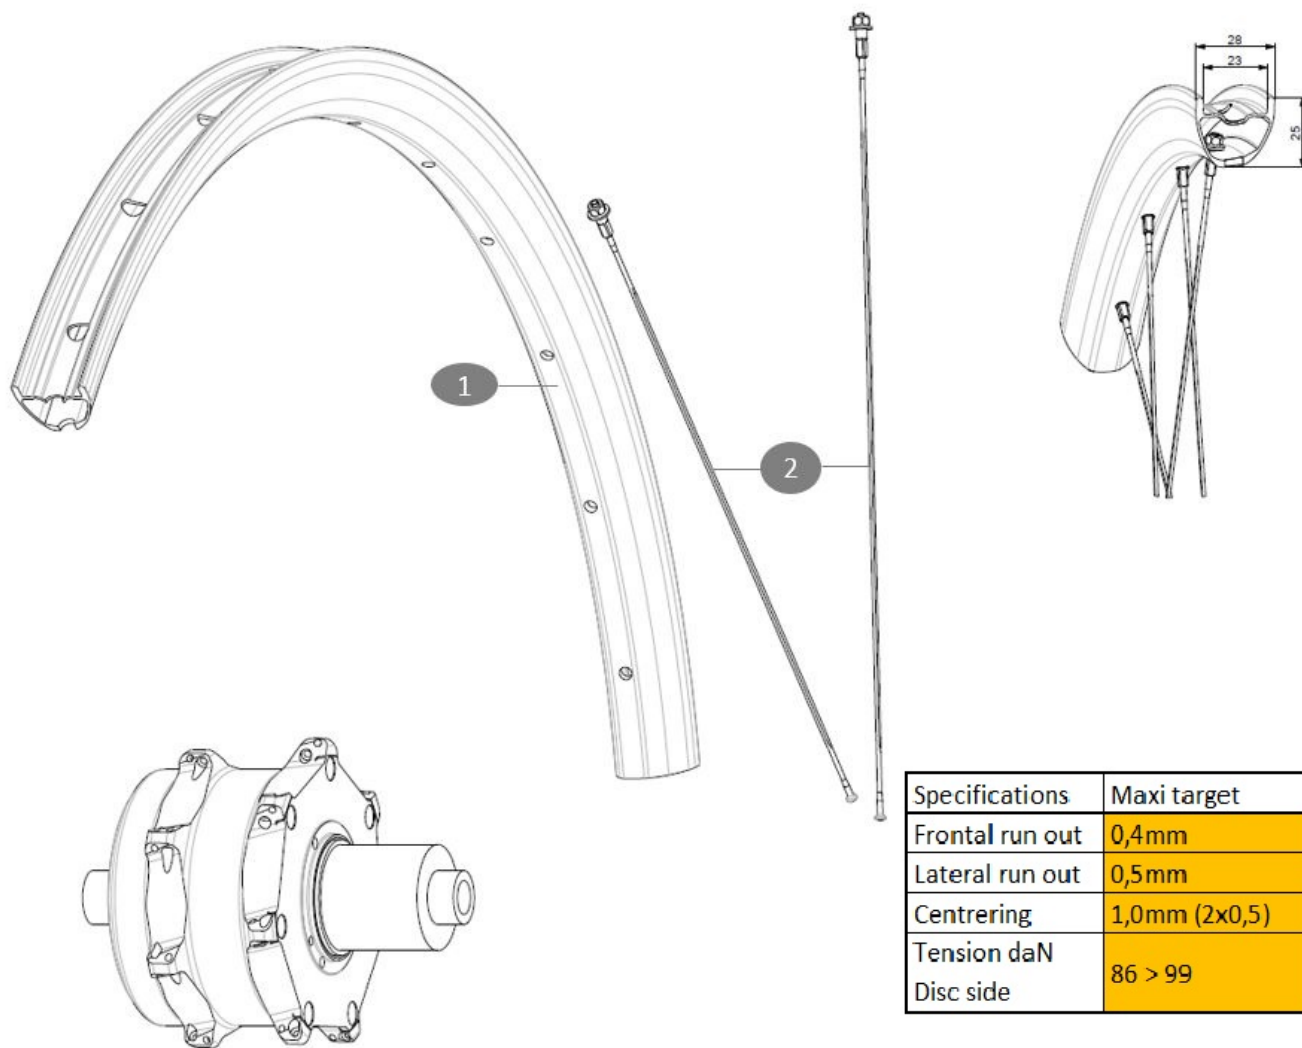

REFERENCES WHEELS

RIMS

&NBSP;:

- 1 V00054909 Kit Rear rim Allroad Pro Carbon EBM X20 while stock lasts
- V2620101 UST RIM TAPE 25mm (for 21-24mm wide rim)

SPOKES

- 2 V00054531 Kit14Ald Pro Carb spk283 EBMX20+blk npl

MAVIC **ALLROAD PRO CARBON SL EBM X20****Specifications**

WHEEL WEIGHTS