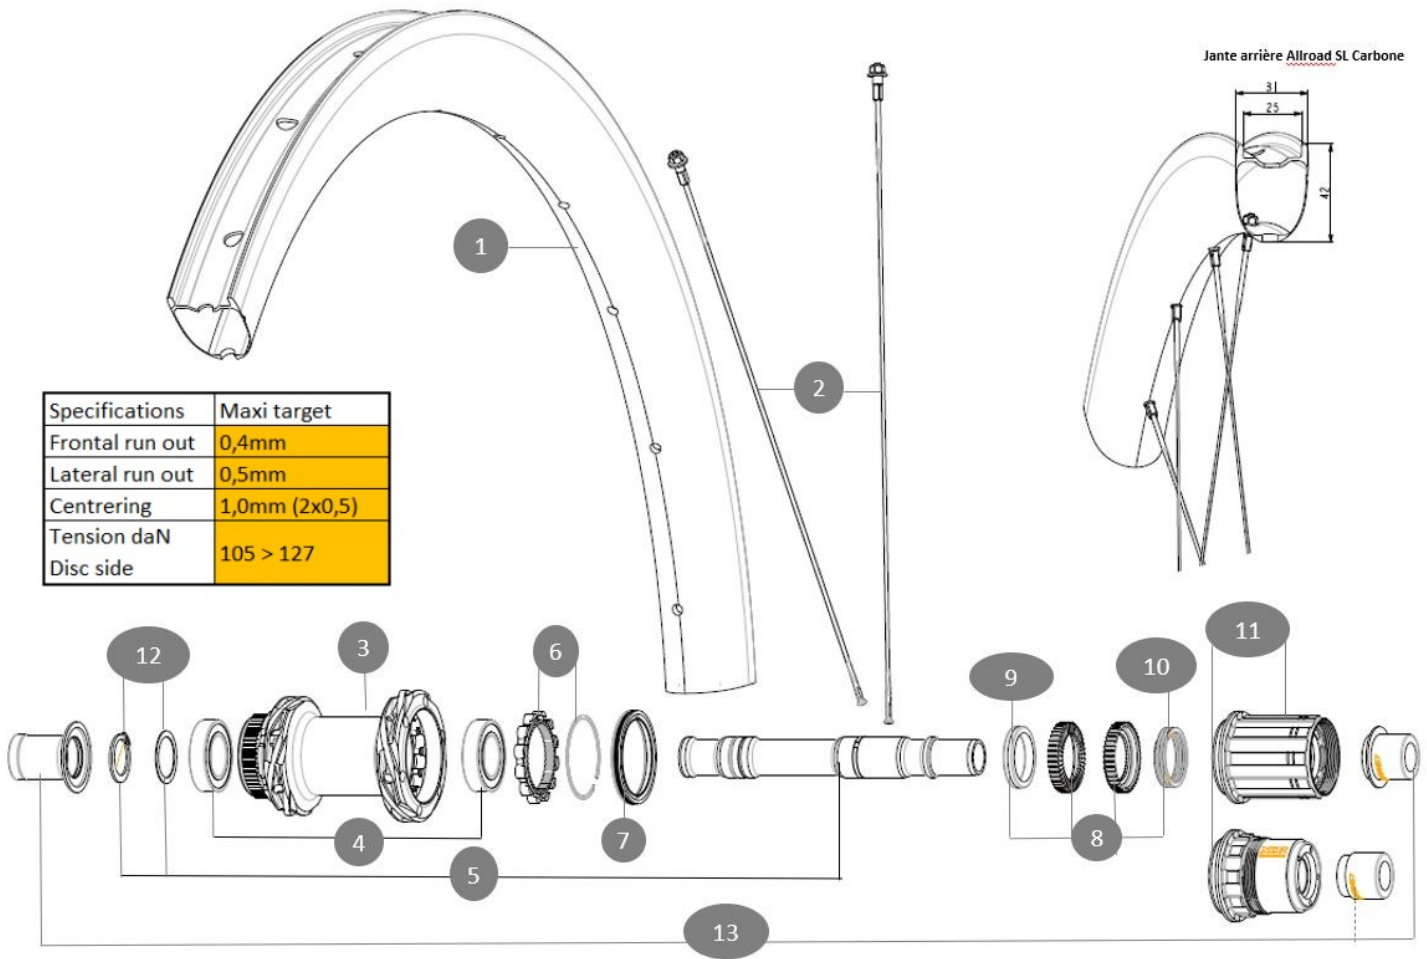

MAVIC ALLROAD SL CARBON**REFERENCES WHEELS**

ASTM CATEGORY 2 : road and offroad with jumps less than 15cm

For a longer longevity of the wheel, Mavic recommends that the total weight supported by the wheels doesn't exceed 120kg, bike included

Non-Boost : 12x135 rear axle adapters (V2510901)

Boost : Torque Caps for Center Lock hub (V2374401)

**RIMS**

&NBSP;:

1 V00104731 KIT FT/RR RIM ALRD SL CARBON

SPOKES

2 V00104631 Kit 12 Front/Rear Allroad SL Carbon spoke 278mm

HUB SHELLS

3	N/A	HUB BODY
4	M40076	HUB BEARINGS 17x30x7 6903 x 2
5	V00046431	KIT AXE ID360 142LIGHT CL+CIR
6	V2252701	KIT ID360 INSERT SHAPED EAR LOBE > 2017
7	V2251601	KIT ID360 SEAL + GREASE
8	V2251701	KIT ID360 2 RATCHETS + SPRING + GREASE
9	V2500501	KIT ID360 3 PADS NOISE REDUCING
10	V2251801	KIT 3 ID360 ROAD SPRINGS
11	V2580101	FREEHUB BODY XD Road ID360
11	V3430101	HG11 Freewheel Body ID360
12	V2373001	KIT ADJUST. SYSTEM QRM AUTO ID360 for 17x30x7 bearing

OPTIONS

V2510801	ID360 V2 RrAxleAdapt9x135
V2510901	ID360 EVO RrAxleAdpt12x135/150
V2373401	KIT ID360 135/142 DCL L1 AXLE WITH CLIP

ADAPTERS

13 V3811001 KIT ROAD ID360 RR CL ENDCAP (12MM)

MAVIC **ALLROAD SL CARBON****DELIVERED WITH**