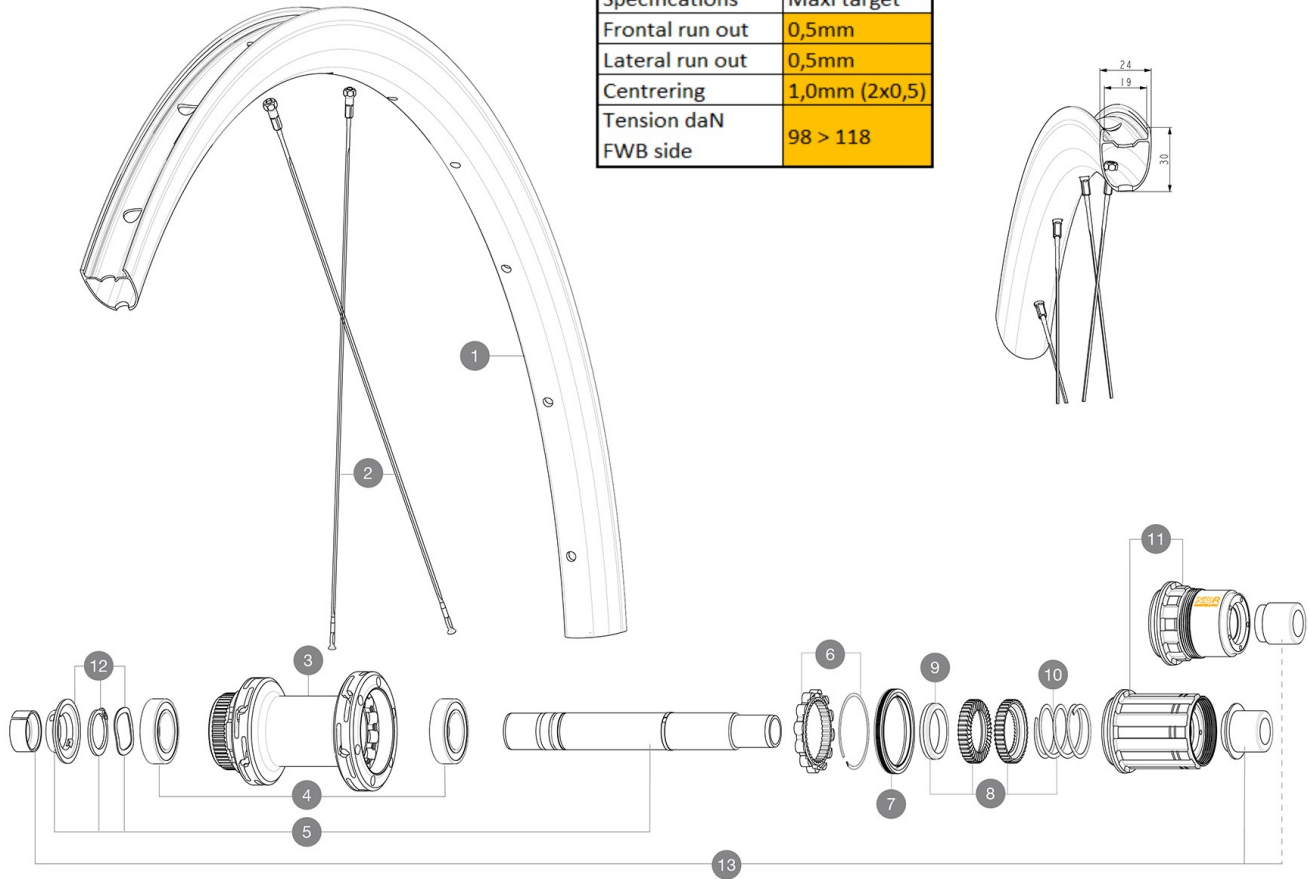

MAVIC **KSYRIUM 30 DISC**

ASTM CATEGORY 2 : road and offroad with jumps less than 15cm

For a longer longevity of the wheel, Mavic recommends that the total weight supported by the wheels doesn't exceed 120kg, bike included

Maximum tyre size: width 62mm - pressure max. 3.8Bar/55PSI

REFERENCES WHEELS

Specifications	Maxi target
Frontal run out	0,5mm
Lateral run out	0,5mm
Centring	1,0mm (2x0,5)
Tension daN FWB side	98 > 118

RIMS

&NBSP;:

1	V00104531	Kit Front/Rear rim Ksyrium 30 Disc 2024
	V3720101	25mm UST Tape for 19 to 22mm Road Rims

SPOKES

2	V00005131	Kit 12 Front/Rear Ksyrium 30 Disc butted spoke 287mm + black

HUB SHELLS

3	N/A	HUB BODY
4	M40076	HUB BEARINGS 17x30x7 6903 x 2
5	V2373401	KIT ID360 135/142 DCL L1 AXLE WITH CLIP
6	V2252701	KIT ID360 INSERT SHAPED EAR LOBE > 2017
8	V2251701	KIT ID360 2 RATCHETS + SPRING + GREASE
9	V2500501	KIT ID360 3 PADS NOISE REDUCING
10	V2251801	KIT 3 ID360 ROAD SPRINGS
11	V3430101	HG11 Freewheel Body ID360
11	V2580101	FREEHUB BODY XD Road ID360
12	V2373001	KIT ADJUST. SYSTEM QRM AUTO ID360 for 17x30x7 bearing

OPTIONS

V2510901	ID360 EVO RrAxleAdpt12x135/150
V2510801	ID360 V2 RrAxleAdapt9x135

ADAPTERS

13	V2510701	ID360V2RrAxleAdapt12x142/148