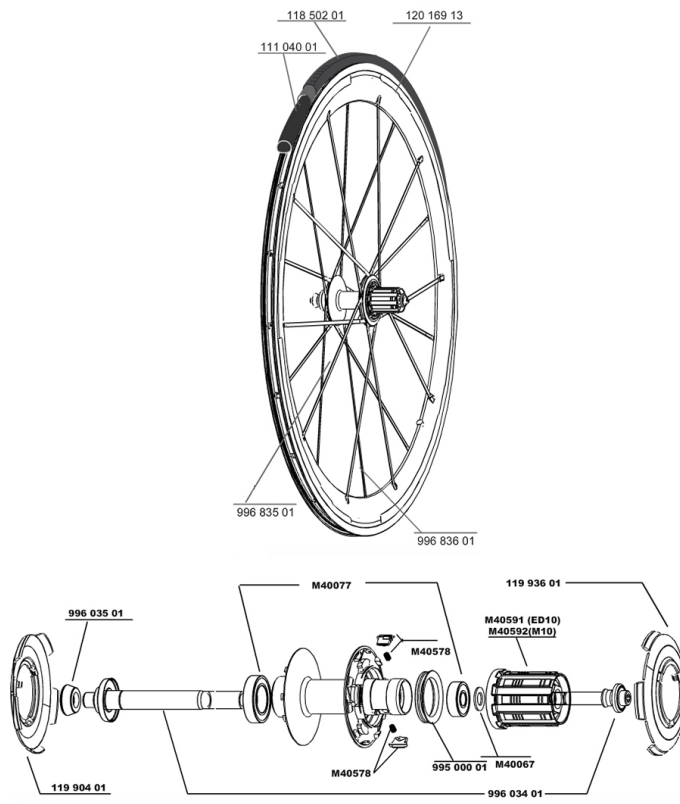

## REFERENCES WHEELS

111673 COSMIC CARBONE SLR011M10 WTS 111674 COSMIC CARBONE SLR011ED11 WTS

### RIMS

&NBSP;:

12016913 KIT REAR COSMIC CARBONE SLR RIM

### SPOKES

99683501 5 SPOKES CARBONE SLR FRT+OFW  
99683601 KIT 5 DRIVE SIDE COSMIC CARBONE SLR R2R SPOKE

### **WHEEL WEIGHTS**

Wheel weight