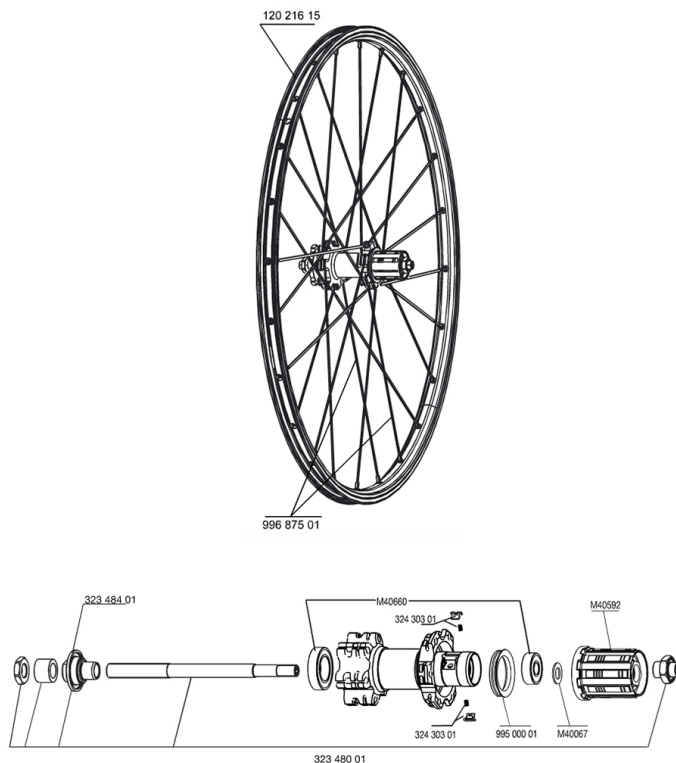

## REFERENCES WHEELS

111853 CROSSRIDE D011 15MMDCL+AD PR

### RIMS

&NBSP;:

12021615	FRONT/REAR CROSSRIDE DISC 11 RIM
----------	----------------------------------

### SPOKES

99687501	KIT 12 CROSSRIDE DISC STEEL BLK SPOKES 263mm
----------	--

### **WHEEL WEIGHTS**

Wheel weight