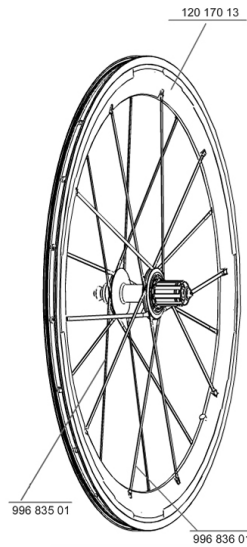

REFERENCES WHEELS

119217	COSMIC CARBONE SR M10	119219	COSMIC CARBONE SR M10PR
119218	COSMIC CARBONE SR ED11	119220	COSMIC CARBONE SR ED11PR

RIMS

&NBSP;:

12017013	REAR COSMIC CARBONE SR RIM
----------	----------------------------

SPOKES

99683501	5 SPOKES CARBONE SLR FRT+OPW
99683601	KIT 5 DRIVE SIDE COSMIC CARBONE SLR R2R SPOKE

HUB SHELLS

11990401	FRT/NON DS COSMIC CARBON SLR HUB CAP
M40077	REAR HUB 608+6901 BEARINGS
M40591	FTSL FREEWHEEL BODY ED10
99603501	R.FORK SUPPORT COS.CARB.ULTIMATE < 2014
99500001	FTSL/FTSX FREEHUB BODY SEAL
M40578	FTSL PAWLS KIT (ROAD WHEELS)
11993601	DRIVE SIDE COSMIC CARBON SLR HUB CAP
99603401	REAR AXLE COS.CARBONE ULTIMATE
M40592	FTSL FREEWHEEL BODY M10
M40067	INTERNAL FREEWHEEL SPACER FTSL/FTSX

MAVIC *Cosmic Carbone SR*

Specifications

WHEEL WEIGHTS