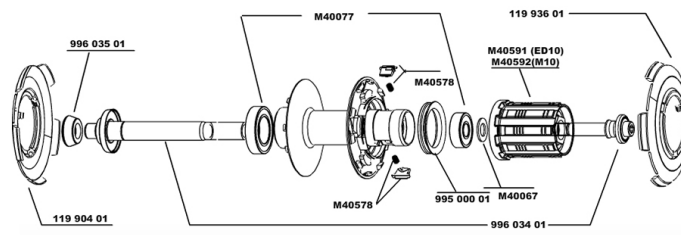

REFERENCES WHEELS

119217	COSMIC CARBONE SR M10	119219	COSMIC CARBONE SR M10PR
119218	COSMIC CARBONE SR ED11	119220	COSMIC CARBONE SR ED11PR

RIMS

&NBSP;:

12017013	REAR COSMIC CARBONE SR RIM
----------	----------------------------

SPOKES

99683501	5 SPOKES CARBONE SLR FRT+OPW
99683601	KIT 5 DRIVE SIDE COSMIC CARBONE SLR R2R SPOKE

HUB SHELLS

11990401	FRT/NON DS COSMIC CARBON SLR HUB CAP
M40077	REAR HUB 608+6901 BEARINGS
M40591	FTSL FREEWHEEL BODY ED10
99603501	R.FORK SUPPORT COS.CARB.ULTIMATE < 2014
99500001	FTSL/FTSX FREEHUB BODY SEAL
M40578	FTSL PAWLS KIT (ROAD WHEELS)
11993601	DRIVE SIDE COSMIC CARBON SLR HUB CAP
99603401	REAR AXLE COS.CARBONE ULTIMATE
M40592	FTSL FREEWHEEL BODY M10
M40067	INTERNAL FREEWHEEL SPACER FTSL/FTSX

MAVIC *Cosmic Carbone SR*

Specifications

WHEEL WEIGHTS