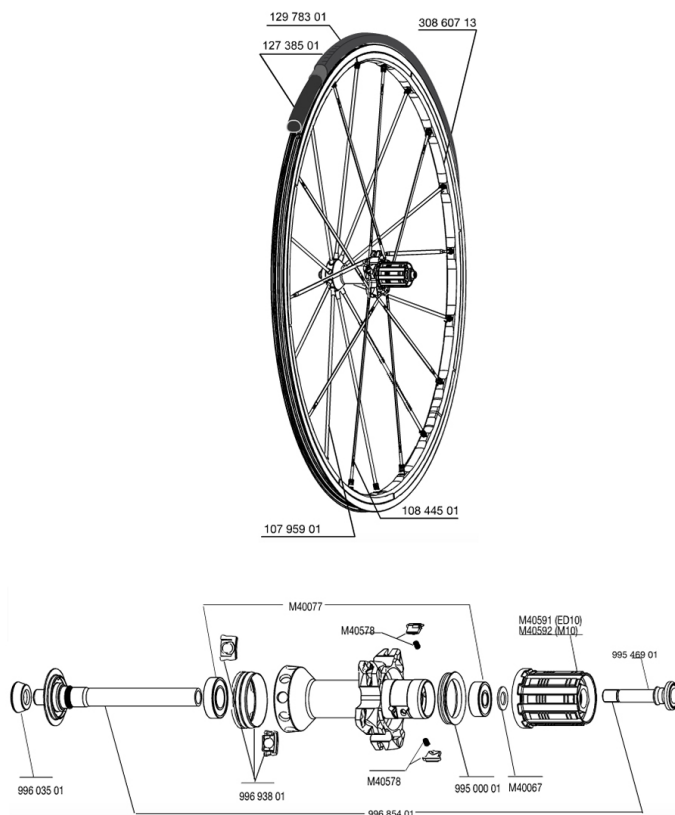

REFERENCES WHEELS

127960	R-SYS 012 M10 WTS	127962	R-SYS 012 M10 PR WTS
127961	R-SYS 012 ED11 WTS	127963	R-SYS 012 ED11 PR WTS

RIMS

&NBSP;:

99685401	R-SYS PREMIUM REAR AXLE
30860713	KIT REAR RIM R-SYS 12

SPOKES

10844501	KIT 10 DRIVE SIDE ROUND ALU SPK 294,5mm R-SYS
10795901	KIT 10 NDS R-SYS CARBON TUB SILV SPK 283,5mm
99693801	2 SILVER TRACOMP RINGS + CLIPS

HUB SHELLS

99546901	REAR TITANIUM BOLT M10/ED10
M40591	FTSL FREEWHEEL BODY ED10
99603501	R.FORK SUPPORT COS.CARB.ULTIMATE < 2014
99500001	FTSL/FTSX FREEHUB BODY SEAL
M40578	FTSL PAWLS KIT (ROAD WHEELS)
M40077	REAR HUB 608+6901 BEARINGS
M40592	FTSL FREEWHEEL BODY M10
M40067	INTERNAL FREEWHEEL SPACER FTSL/FTSX

MAINTENANCE

12738501	Road Innertube Presta 48mm
----------	----------------------------

TYRES

12978301	Yksion PowerLink white 23
----------	---------------------------

Specifications
WHEEL WEIGHTS