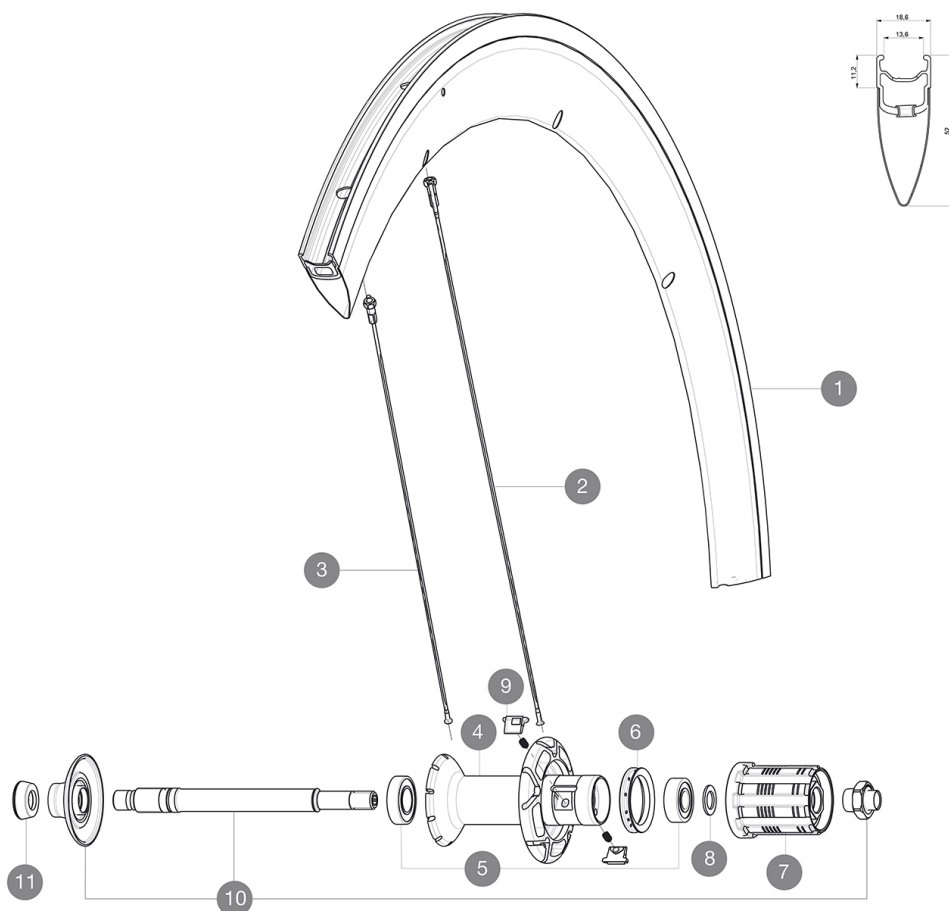

## REFERENCES WHEELS

325655 COSMIC CARB SLE 013 ED11 WTS    325654 COSMIC CARB SLE 013 M11 WTS

## RIMS

&NBSP;:

1 30972413 KIT REAR COSMIC CARBONE SLE 2013 RIM - while stock last

## SPOKES

2 36644401 KIT 10 DS COSMIC CARBON SLS BLK SPK 287mm  
3 36644501 KIT 10 FT/NDS COSMIC CARBON SLS BLK SPK 289mm

### WHEEL WEIGHTS

Wheel weight 890