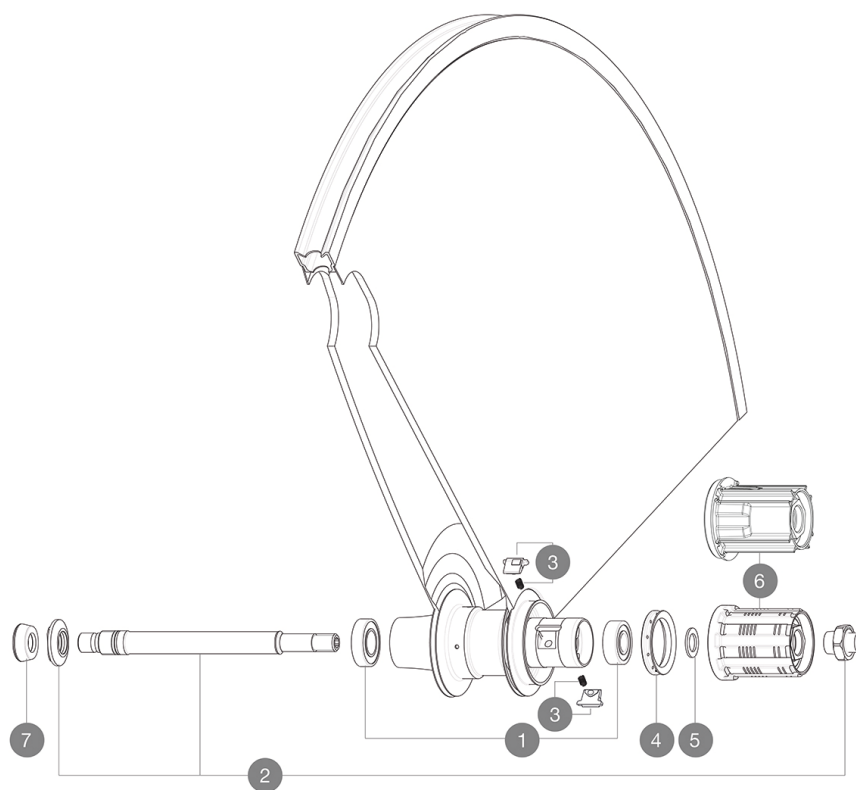

## REFERENCES WHEELS

326484 COMETE ROAD 013ED11TUBWTS

326483 COMETE ROAD 013M11TUBWTS

### HUB SHELLS

1	33000001	REAR HUB B9+6901 BEARINGS 2013
2	32976401	REAR AXLE KIT COMETE 2013
3	M40578	FTSL PAWLS KIT (ROAD WHEELS)
4	99500001	FTSL/FTSX FREEHUB BODY SEAL
5	30872801	SET OF 3 INTERNAL SILVER SPACERS 9mm FTS-L
6	30871201	FTS-L ROAD FREEWHEEL BODY ED11 8/9 compatible
6	30871101	FTS-L ROAD FREEWHEEL BODY HG11 8/9 compatible

### ADAPTERS

7	35117301	FT/RR FORK REST R-SYS/CC ULTIMATE > 2013/KSY PRO CARB T
---	----------	---

**MAVIC** *Comete Road***DELIVERED WITH**

BR601 quick release	
BR601 quick release	
Wheelbag	
Wheelbag	
Exalith brake pads	
Exalith brake pads	
Valve extender	
Valve extender	
Multifonction adjustment wrench	
Multifonction adjustment wrench	
User guide	
User guide	

**Specifications****RIMS**

- Recommended tyre sizes : 19 to 28 mm

**WHEEL HUB**

- Rear body : aluminum
  - Rear body : aluminum
  - Axle material : aluminum
  - Color : black
- QRM+
- Rear axle material : titanium and aluminum
- FTS-L steel  
QRM+  
FTS-L steel