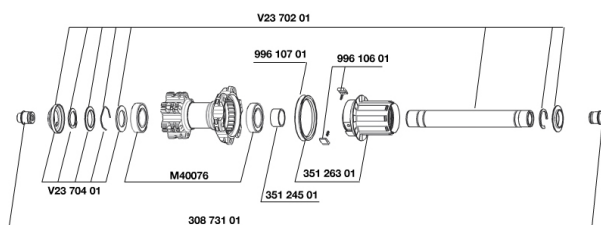

REFERENCES WHEELS

326480 CROSSRIDE DISC 29" 12-9 REAR

356287 CROSSRIDE D29 12x142RR

RIMS

&NBSP;:

35123915 "KIT FRONT/REAR CROSSRIDE DISC 29"" RIM"

SPOKES

35126201 "KIT 12 DS XRIDE+E-XA ELITE 29""/KSYRIUM DISC SPK 293mm"

35126101 "KIT 12 FT/NDS XRIDE 29""/KSYRIUM DISC SPK 295mm"

HUB SHELLS

M40076 HUB BEARINGS 17x30x7 6903 x 2

35124501 SET OF 3 REAR AXLE/FREEWHEEL BODY SPACERS MTB L1

99610701 ITS-4 FREEWHEEL SEAL

V2371201 KIT REAR QRM AXLE 135-142 / BOOST 148mm

MAVIC **Crossride 29****DELIVERED WITH**

BR101 rear quick release	
Rim tape	
Rear QR adapters	
Valve reducer	
User guide	

Specifications**RIMS**

- **Material** : 6106 Aluminum
 - **Color** : black anodized
 - **Joint** : pinned
 - **Drilling** : traditional
 - **Eyelet** : H2 technology
- Disc brake specific profile
- **Valve hole diameter** : 8,5 mm with pop off reducer
 - **Tyre** : tubetype
 - **Internal width** : 19 mm
 - **ETRTO size** : 622x19C
 - **Recommended tyre sizes** : 1.5 to 2.3

SPOKES

- **Material** : steel
- **Shape** : straight pull, bladed
- **Color** : black
- **Nipples** : brass, self lock concept
- **Count** : 24 front and rear
- **Lacing** : front and rear crossed 2

WHEEL HUB