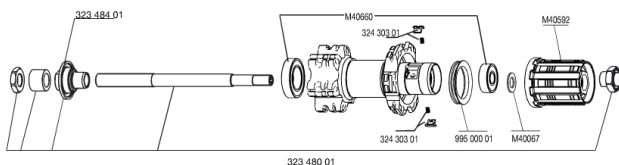

REFERENCES WHEELS

326555 CROSSRIDE DISC 013 D6t REAR

326564 CROSSRIDE DISC 013 Dcl REAR

RIMS

&NBSP;:

35124015 "KIT FRONT/REAR CROSSRIDE DISC 26"" 2013 RIM"

SPOKES

99687501 KIT 12 CROSSRIDE DISC STEEL BLK SPOKES 263mm

35126501 "KIT 12 DS CROSSRIDE 13 26"" 15/12 SPK 261mm"

HUB SHELLS

M40660 REAR HUB 608+6001 BEARINGS

M40592 FTSL FREEWHEEL BODY M10

32348401 EXPANSIBLE BEARINGS SUPPORT

32430301 FTSX PAWLS KIT (MTB WHEELS)

M40067 INTERNAL FREEWHEEL SPACER FTSL/FTSX

32348001 MTB DISC REAR AXLE QRM MTB DISC

99500001 FTSL/FTSX FREEHUB BODY SEAL

MAVIC Crossride Disc

DELIVERED WITH

BR101 quick releases	
Rim tape	
Valve reducer	
User guide	

Specifications

RIMS

- **Material** : 6106 Aluminum
 - **Color** : black anodized
 - **Joint** : pinned
 - **Drilling** : traditional
 - **Eyelet** : H2 technology
- Disc brake specific profile
- **Valve hole diameter** : 8,5 mm with pop off reducer
 - **Tyre** : tubetype
 - **Internal width** : 19 mm
 - **ETRTO size** : 559x19C
 - **Recommended tyre sizes** : 1.5 to 2.3

SPOKES

- **Material** : steel
- **Shape** : straight pull, bladed
- **Color** : black
- **Nipples** : brass, self lock concept
- **Count** : 24 front and rear
- **Lacing** : front and rear crossed 2

WHEEL HUB