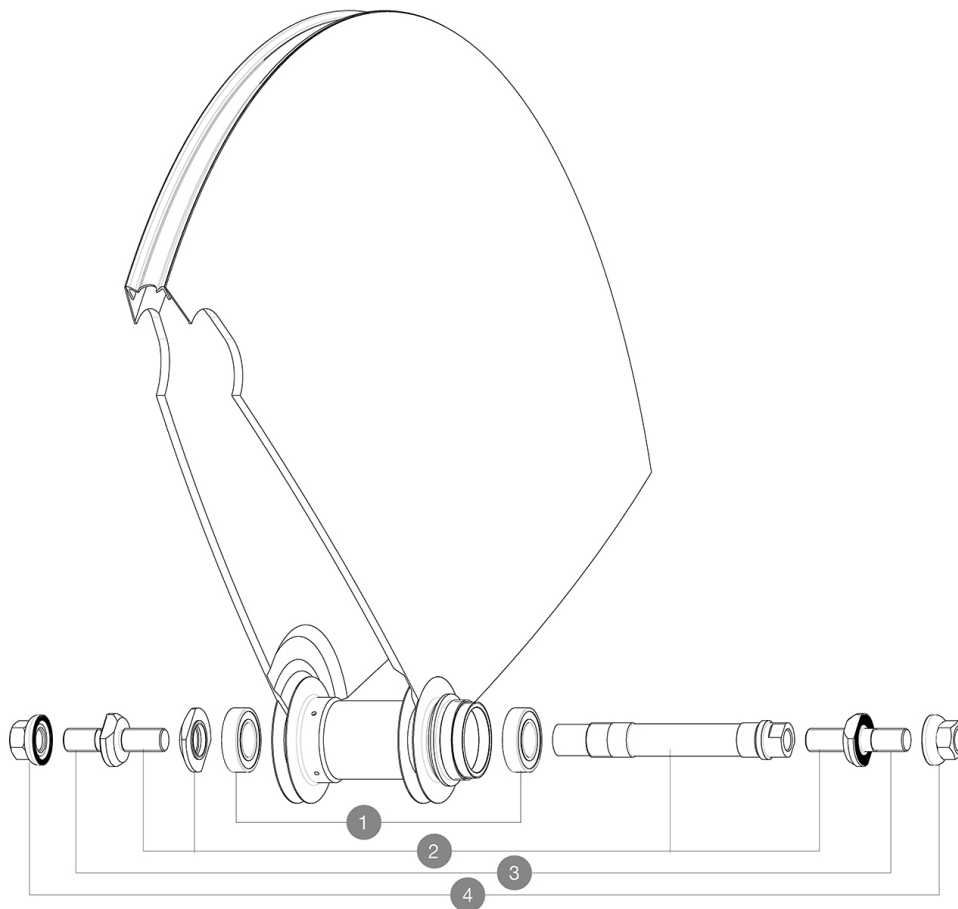

REFERENCES WHEELS

326664 COMETE TRACK 013 TUBULAR REAR

HUB SHELLS

1	M40129	KIT 2 BEARINGS 6902 15x28x7
2	M40128	REAR COMETE TRACK AXLE + ADJT.NUT + FORK SUPPORTS
3	V2390101	KIT OF 2 END BOLTS AXLE PART FOR COMETE TRACK
4	M40772	NUT/WASHER KIT TRACK R.COMETE

MAVIC *Comete Track***DELIVERED WITH**

Fixing nuts	
Fixing nuts	
Wheelbag	
Wheelbag	
Valve extender	
Valve extender	
Cog lock nut	
Cog lock nut	
User guide	
User guide	

Specifications**RIMS**

- Recommended tyre sizes : 19 to 28 mm

WHEEL HUB

- Body : aluminum
- Body : aluminum
- Axle material : aluminum
- Color : black
- Axle material : aluminum

QRM

Fixed cog

QRM

Fixed cog

WHEEL WEIGHTS

Wheel weight