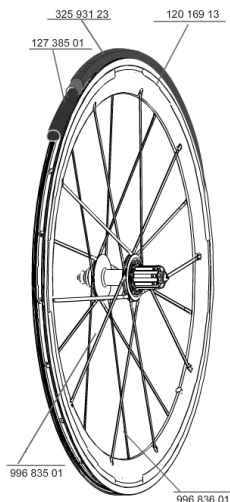

REFERENCES WHEELS

328367 C CARBONE SLR 013 M10 WTS

328368 C CARBONE SLR 013 ED11 WTS

RIMS

 :

12016913 KIT REAR COSMIC CARBONE SLR RIM

SPOKES

99683601 KIT 5 DRIVE SIDE COSMIC CARBONE SLR R2R SPOKE
99683501 5 SPOKES CARBONE SLR FRT+OFW

HUB SHELLS

99603501 R.FORK SUPPORT COS.CARB.ULTIMATE < 2014
99500001 FTSL/FTSX FREEHUB BODY SEAL
M40578 FTSL PAWLS KIT (ROAD WHEELS)
11993601 DRIVE SIDE COSMIC CARBON SLR HUB CAP
99603401 REAR AXLE COS.CARBONE ULTIMATE
M40592 FTSL FREEWHEEL BODY M10
M40067 INTERNAL FREEWHEEL SPACER FTSL/FTSX
11990401 FRT/NON DS COSMIC CARBON SLR HUB CAP
M40077 REAR HUB 608+6901 BEARINGS
M40591 FTSL FREEWHEEL BODY ED10

Specifications**RIMS**

- **Material** : Maxtal and 12K carbon fiber
- **Material** : Maxtal
- **Color** : carbon and Exalith
- **Height** : 52 mm
- **Joint** : SUP
- **Drilling** : traditional
- **Eyelet** : single
- **Brake track** : Exalith 2
- **Weight reduction** : ISM
- **Valve hole diameter** : 6.5 mm
- **Tyre** : clincher
- **ETRTO size** : 622x13C
- **Recommended tyre sizes** : 19 to 28 mm

WHEEL HUB

- **Front and rear bodies** : aluminum
- **Color** : black
- **Front and rear axle material** : aluminum QRM+
- **FTS-L steel**

WHEEL WEIGHTS

Wheel weight 870