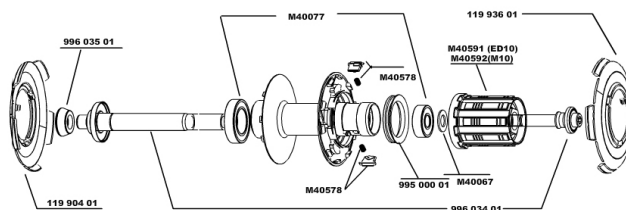

REFERENCES WHEELS

328367 C CARBONE SLR 013 M10 WTS

328368 C CARBONE SLR 013 ED11 WTS

RIMS

 :

12016913 KIT REAR COSMIC CARBONE SLR RIM

SPOKES

99683601 KIT 5 DRIVE SIDE COSMIC CARBONE SLR R2R SPOKE
99683501 5 SPOKES CARBONE SLR FRT+OFW

Specifications**RIMS**

- **Material** : Maxtal and 12K carbon fiber
- **Material** : Maxtal
- **Color** : carbon and Exalith
- **Height** : 52 mm
- **Joint** : SUP
- **Drilling** : traditional
- **Eyelet** : single
- **Brake track** : Exalith 2
- **Weight reduction** : ISM
- **Valve hole diameter** : 6.5 mm
- **Tyre** : clincher
- **ETRTO size** : 622x13C
- **Recommended tyre sizes** : 19 to 28 mm

SPOKES

- **Material** : unidirectional carbon fiber
- **Shape** : R2R
- **Color** : carbon
- **Nipples** : ABS, front aluminum, rear brass
- **Count** : 20 front and rear
- **Lacing** : front and rear crossed 2

WHEEL HUB

- **Front and rear bodies** : aluminum
- **Color** : black
- **Front and rear axle material** : aluminum QRM+
- **FTS-L steel**

WHEEL WEIGHTS

Wheel weight 870