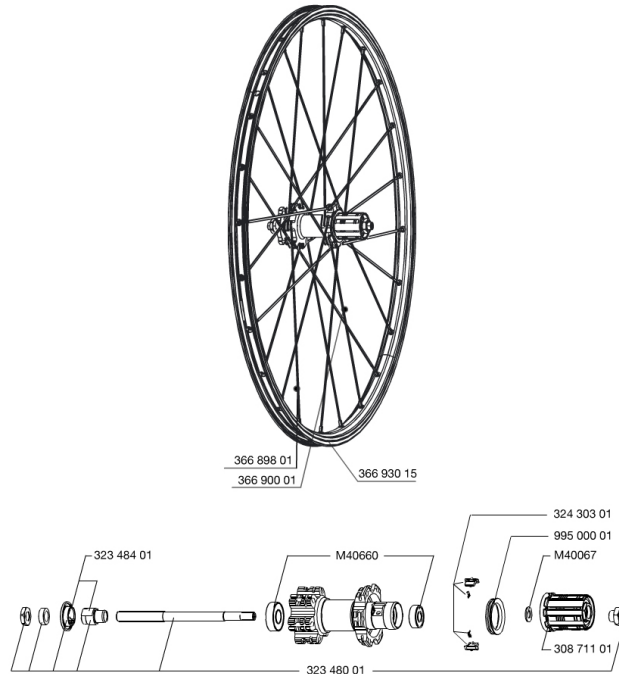

REFERENCES WHEELS

354035 CROSSONE 26 REAR

RIMS

&NBSP;:

1	36693015	"KIT FRONT/REAR CROSSONE 26"" RIM"
----------	----------	------------------------------------

SPOKES

2	36689801	KIT 12 FT/NDS CROSSONE SPK 264mm
3	36690001	KIT 12 DRIVE SIDE CROSSRONE/CROSSRIDE FT SX SPOKE 262mm

DELIVERED WITH

BR101 quick releases	
Rim tape	
Valve reducer	
User guide	

Specifications
RIMS

- **Material** : 6106 Aluminum
 - **Joint** : pinned
 - **Drilling** : traditional
- Disc brake specific profile
- **Valve hole diameter** : 8,5 mm with pop off reducer
 - **Tyre** : tubetype
 - **Internal width** : 19 mm
 - **ETRTO size 26"** : 559x19C
 - **ETRTO size 650b/27.5"** : 584x19c
 - **ETRTO size 29"** : 622x19C
 - **Recommended tyre sizes** : 1.5 to 2.3

SPOKES

- **Material** : steel
- **Shape** : straight pull, round
- **Nipples** : brass, ABS
- **Count** : 24 front and rear
- **Lacing** : front and rear crossed 2

WHEEL HUB

- **Front and rear bodies** : aluminum
 - **Body** : aluminum
 - **Axle material** : steel
- Sealed cartridge bearings
- **Freewheel** : FTS-X steel

WHEEL WEIGHTS

Wheel weight
 Weight Rear 26": 1035
 Weight Rear 27.5": 1090
 Weight Rear 29": 1135