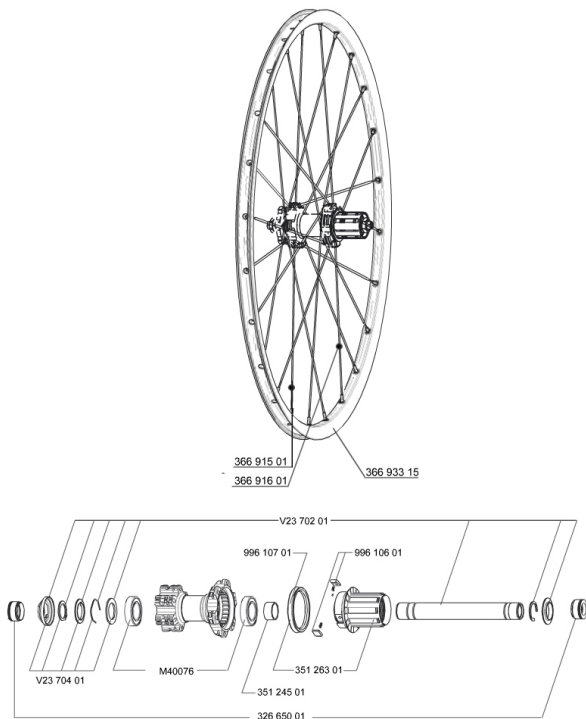

REFERENCES WHEELS

356058 CROSSRIDE D650b 12x142REAR

RIMS

&NBSP;:

36693315 "KIT FRONT/REAR CROSSRIDE 27,5" RIM"

SPOKES

36691601 KIT 12 DS CROSSRIDE/E-XA ELITE 27,5" SPK 275mm
36691501 KIT 12 DS CROSSRIDE/XA +/E-XA + 27,5" SPOKE 277mm - while st

HUB SHELLS

32665001 135>142mmRRAdaptersRedXRide012
99610601 PAWLS KIT FOR ITS-4 (OR TS-2)
V2370401 KIT REAR AUTO ADJUSTING PLAY 12mm AXLE
35126301 TS-2 FREEWHEEL BODY + SEAL 2013 (NO PAWLS) - while stock las
V2370201 KIT REAR AXLE 12MM CROSSONE/CROSSRIDE/CROSSROC
99610701 ITS-4 FREEWHEEL SEAL

MAVIC *Crossride 650b*

2

2014

REAR

Specifications

WHEEL WEIGHTS

Wheel weight 1020