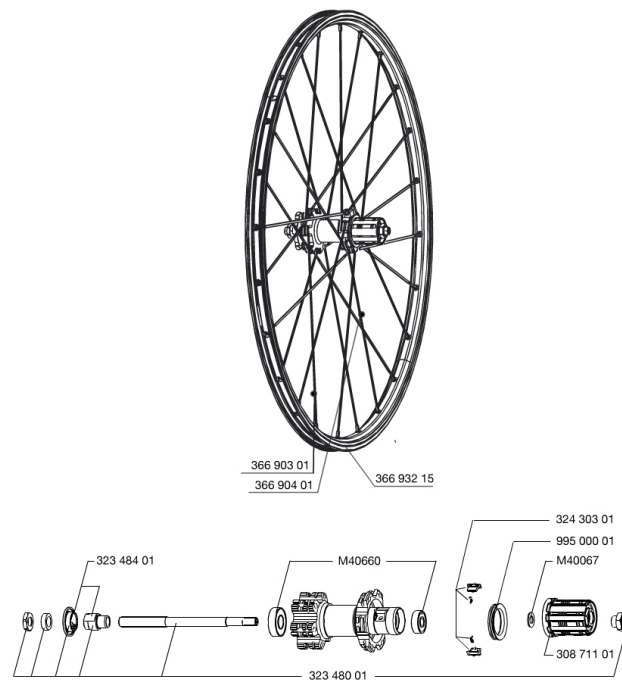

REFERENCES WHEELS

356644 CROSSONE 29 15mm PR

RIMS

&NBSP;:

| | | |
|---|----------|------------------------------------|
| 1 | 36693215 | "KIT FRONT/REAR CROSSONE 29"" RIM" |
|---|----------|------------------------------------|

SPOKES

| | | |
|---|----------|--|
| 2 | 36690301 | "KIT 12 FT/NDS XONE/XMAX - XA 29""/AKSIUM DISC 9 + 12 FT/AKS |
| 3 | 36690401 | KIT 12 DS XONE/XRIDE FTSX/AKSIUM DISC 9 SPK 294mm |

HUB SHELLS

| | | |
|----|----------|---|
| 4 | N/A | HUB BODY |
| 5 | M40660 | REAR HUB 608+6001 BEARINGS |
| 6 | 32348001 | MTB DISC REAR AXLE QRM MTB DISC |
| 7 | 32348401 | EXPANSIBLE BEARINGS SUPPORT |
| 8 | 32430301 | FTSX PAWLS KIT (MTB WHEELS) |
| 9 | 99500001 | FTSL/FTSX FREEHUB BODY SEAL |
| 10 | M40067 | INTERNAL FREEWHEEL SPACER FTSL/FTSX |
| 11 | 30871101 | FTS-L ROAD FREEWHEEL BODY HG11 8/9 compatible |

MAVIC *Crossone 29 15mm*

Specifications

WHEEL WEIGHTS

Wheel weight