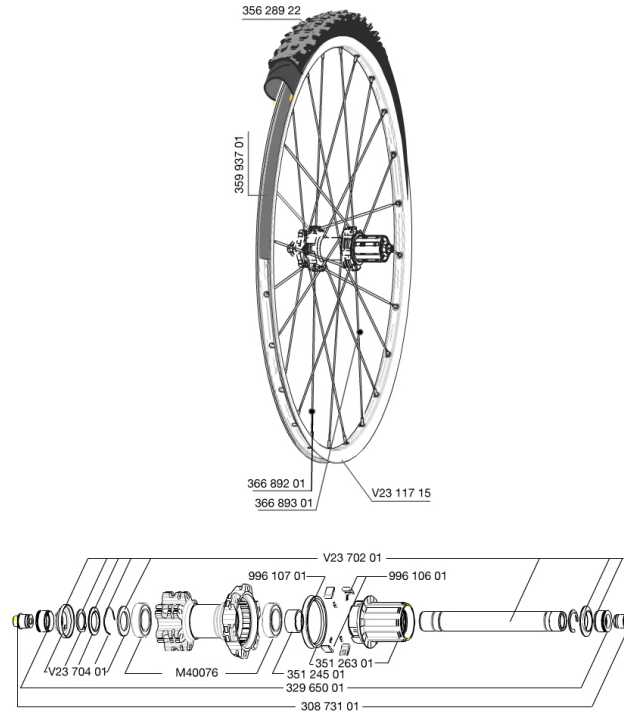

MAVIC CROSSROC WTS 650b (27,5) Lefty Supermax 2014

REFERENCES WHEELS

RIMS

&NBSP;:

35993701	UST RIM STRIP 27.5x19c
V2311715	KIT FRONT/REAR CROSSROC 27,5"

SPOKES

36689301	"KIT 12 DS CROSSROC/XRIDE UST/XMAX ELITE/XA ELITE 27,5"" SPK
36689201	"KIT 12 FT/NDS CROSSROC 27,5"" SPK 277mm"

HUB SHELLS

99610701	ITS-4 FREEWHEEL SEAL
V2370201	KIT REAR AXLE 12MM CROSSONE/CROSSRIDE/CROSSROC
35126301	TS-2 FREEWHEEL BODY + SEAL 2013 (NO PAWLS) - while stock las
99610601	PAWLS KIT FOR ITS-4 (OR TS-2)
M40076	HUB BEARINGS 17x30x7 6903 x 2
V2370401	KIT REAR AUTO ADJUSTING PLAY 12mm AXLE
35124501	SET OF 3 REAR AXLE/FREEWHEEL BODY SPACERS MTB L1

TYRES

35628922	Crossroc Roam 650b
----------	--------------------

ADAPTERS

32965001	ADAPTER Rr 12x142mm Elite/CRide MTB (Rd)
30873101	2 REAR REDUCERS 12/9,5mm 2012 ITS4 HUB

MAVIC**CROSSROC WTS 650b (27,5) Lefty****Supermax 2014****Specifications****WHEEL WEIGHTS**

Wheel weight