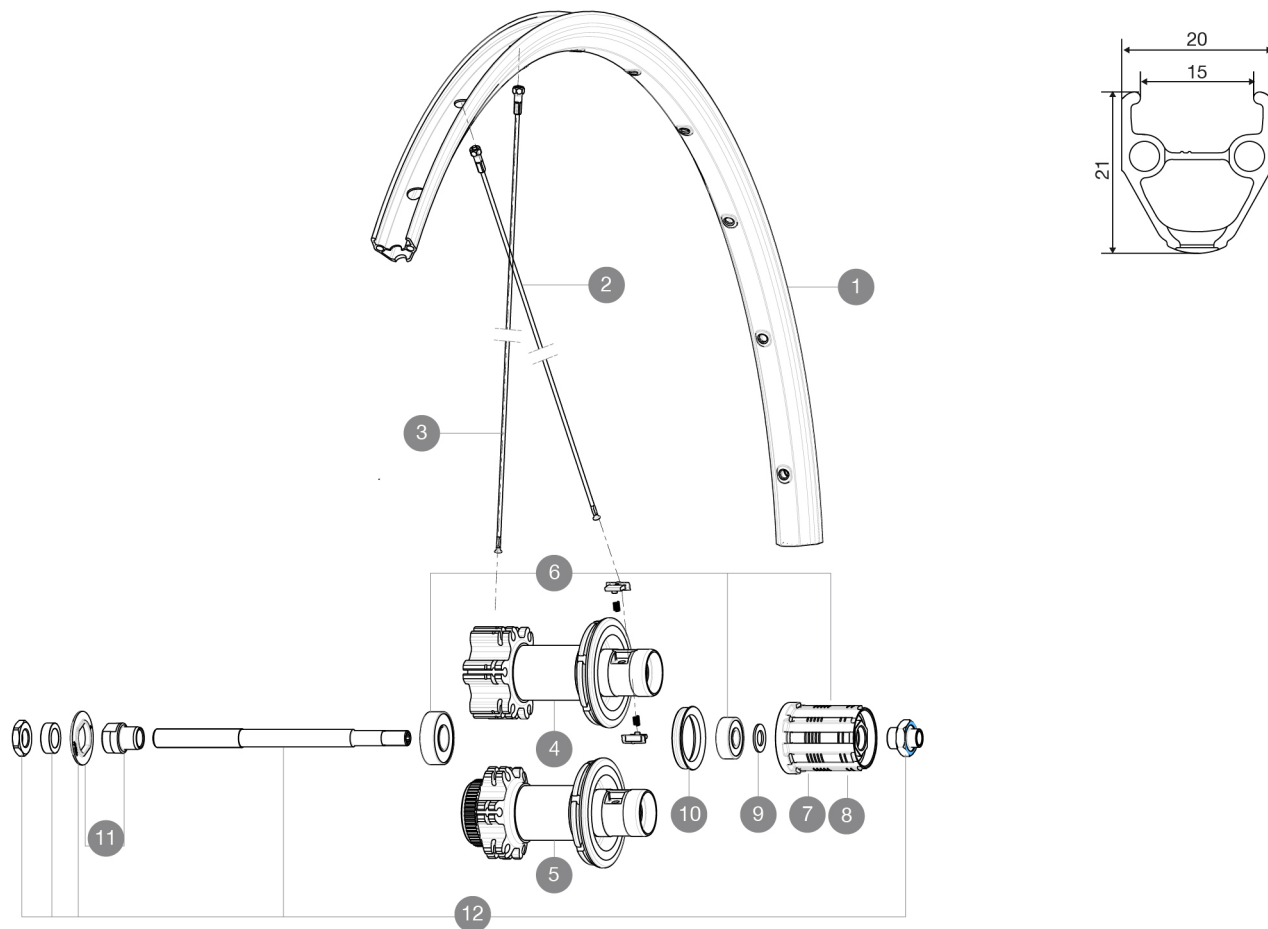

REFERENCES WHEELS

R37501 Aksium One Disc Rr CL

R19801 Aksium One Disc Rr INT

RIMS

VALVE HOLE \bar{A} (MM): 6.5 :

1	V2290815	KIT FRT/REAR RIM AKSIUM ONE DISC/AKSIUM DISC
---	----------	--

SPOKES

2	36690301	"KIT 12 FT/NDS XONE/XMAX - XA 29"/AKSIUM DISC 9 + 12 FT/AKS
3	36690401	KIT 12 DS XONE/XRIDE FTSX/AKSIUM DISC 9 SPK 294mm

MAVIC Aksium One Disc

DELIVERED WITH

BR101 quick releases	
Rim tape	
Front QR adapters	
User guide	

Specifications

RIMS

- **Material** : S6000 Aluminum
- **Height** : 22mm
- **Joint** : pinned
- **Drilling** : traditional with H2 reinforcement
- Disc brake specific profile
- **Valve hole diameter** : 6.5 mm
- **Tyre** : clincher
- **ETRTO size** : 622x17C
- **Recommended tyre sizes** : 25 to 52 mm

SPOKES

- **Material** : steel
- **Shape** : straight pull, round
- **Nipples** : brass, ABS
- **Count** : 24 front and rear
- **Lacing** : front and rear crossed 2

WHEEL HUB

- **Front and rear bodies** : aluminum
- **Body** : aluminum
- **Axle material** : front aluminum, rear steel
- Sealed cartridge bearings
- **Freewheel** : FTS-L steel

WHEEL WEIGHTS

Wheel weight 1075