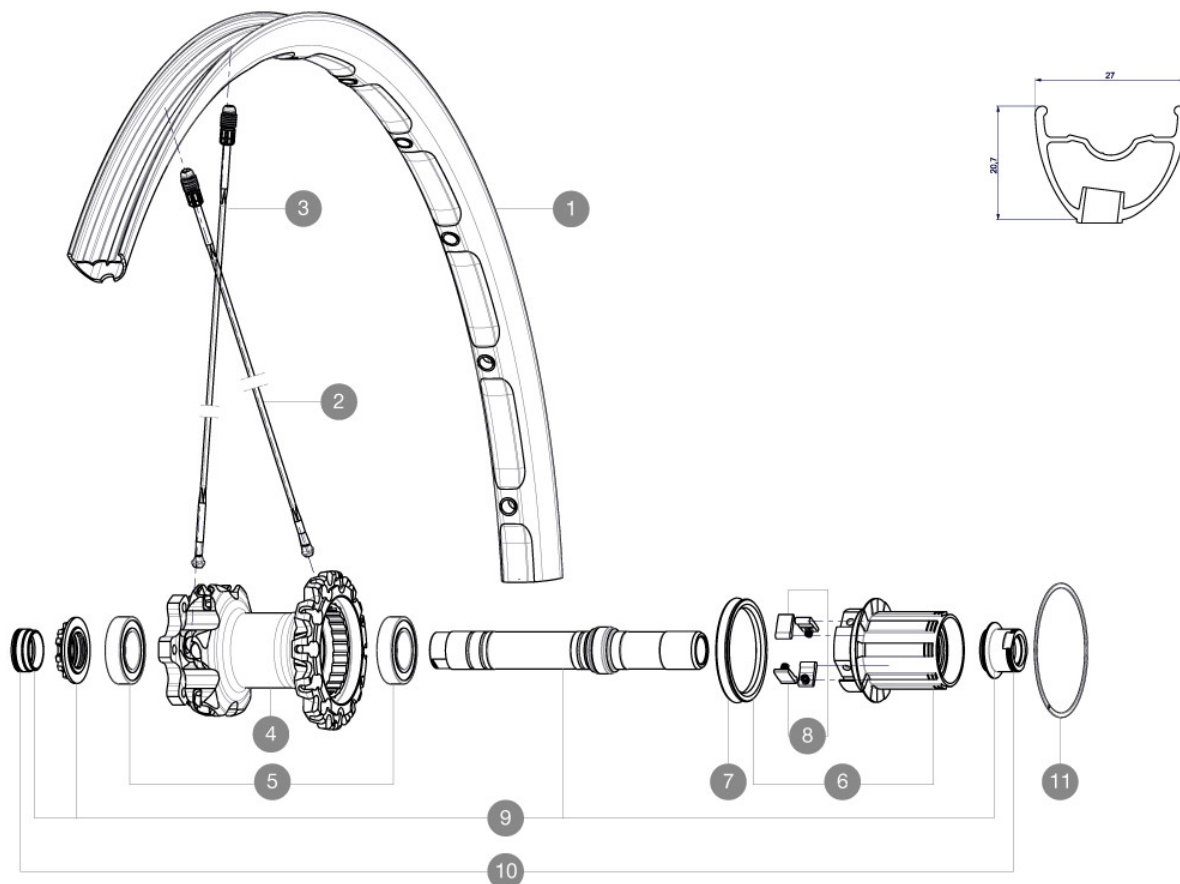

REFERENCES WHEELS

R17801 Crossmax XL 29Rr WTS

RIMS

VALVE HOLE \bar{A} (MM): 6.5 :

1	V2311213	KIT REAR RIM CROSSMAX XL 2015 29"
---	----------	-----------------------------------

SPOKES

2	35113801	"KIT 10 DS M7/7 XMAX SLR/PRO 29"" SPK 269,5mm"
3	A7209901	KIT 12 FT/NDS CROSSMAX XL/DEEMAX PRO 19 29"" SPK 293mm

HUB SHELLS

4	N/A	HUB BODY
5	M40076	HUB BEARINGS 17x30x7 6903 x 2
6	35126001	ITS-4 FREEWHEEL BODY + SEAL 2013 (NO PAWLS)
7	99610701	ITS-4 FREEWHEEL SEAL
8	99610601	PAWLS KIT FOR ITS-4 (OR TS-2)
9	30870401	REAR QRM + AXLE KIT ITS4 135mm from 2012
11	30871801	ELASTIC RING 56mm diam. ITS-4 20 SPOKES

ADAPTERS

10	30872201	FRAME SUPPORT ITS-4 135mm REAR AXLE > 2012
----	----------	--

Crossmax XL 29 WTS

Specifications

RIMS

- Internal width : 23 mm
- ETRTO size 29" : 622x23C

WHEEL HUB

Shimano 11 speeds compatible
XD Compatible (XX1-X01) with optional kit

WHEEL WEIGHTS

Wheel weight 930