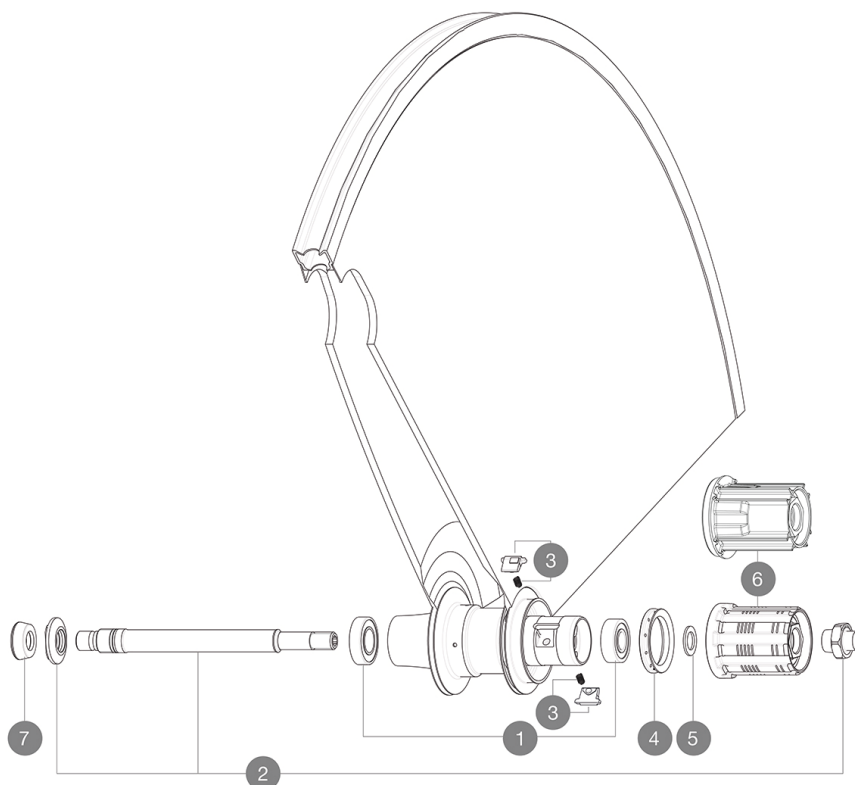

## REFERENCES WHEELS

### HUB SHELLS

1	33000001	REAR HUB B9+6901 BEARINGS 2013
2	32976401	REAR AXLE KIT COMETE 2013
3	M40578	FTSL PAWLS KIT (ROAD WHEELS)
4	99500001	FTSL/FTSX FREEHUB BODY SEAL
5	30872801	SET OF 3 INTERNAL SILVER SPACERS 9mm FTS-L
6	30871201	FTS-L ROAD FREEWHEEL BODY ED11 8/9 compatible
6	30871101	FTS-L ROAD FREEWHEEL BODY HG11 8/9 compatible

### ADAPTERS

7	35117301	FT/RR FORK REST R-SYS/CC ULTIMATE > 2013/KSY PRO CARB T
---	----------	---

**MAVIC** *Comète Road***DELIVERED WITH**

BR601 Quick Release	
Wheelbag	
Exalith brake pads	
Valve extender	
Multifonction adjustment wrench	
User guide	

**Specifications****RIMS**

- Recommended tyre sizes : 19 to 28 mm

**WHEEL HUB**

- Rear body : aluminum
- Axle material : aluminum
- Adjustable sealed cartridge bearings
- Freewheel : FTS-L steel

**WHEEL WEIGHTS**