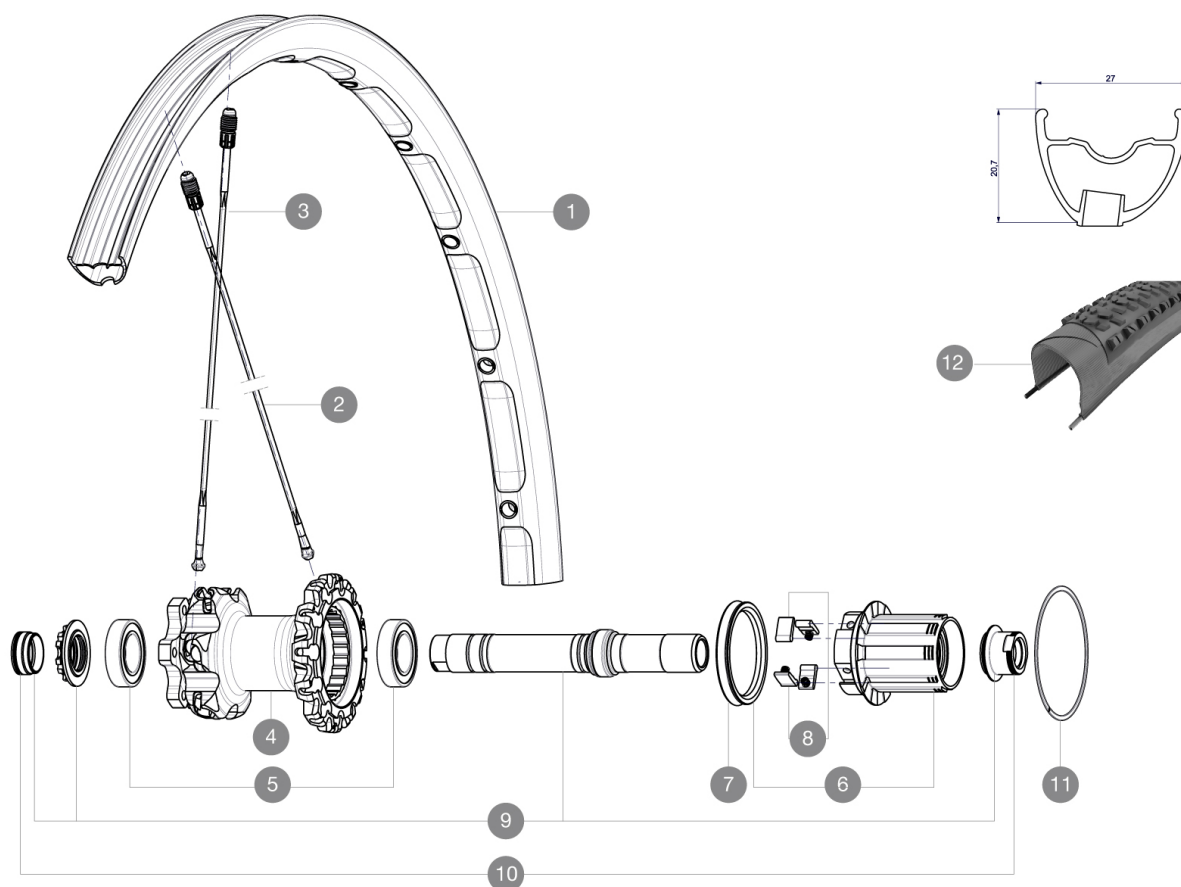

## REFERENCES WHEELS

### RIMS

&NBSP;:

1	V2311113	KIT REAR RIM CROSSMAX XL 2015 27,5"
---	----------	-------------------------------------

### SPOKES

2	36675101	"KIT 10 DS XMAX SLR/END/PRO/DEEMAX PRO 27,5"" SPK 251,5mm"
3	36674901	KIT 12 FT XMAX END/FT-NDS DEEMAX PRO 27,5" ALU SPK 275mm

# Crossmax XL 27.5 Supermax

2

2015  
REAR