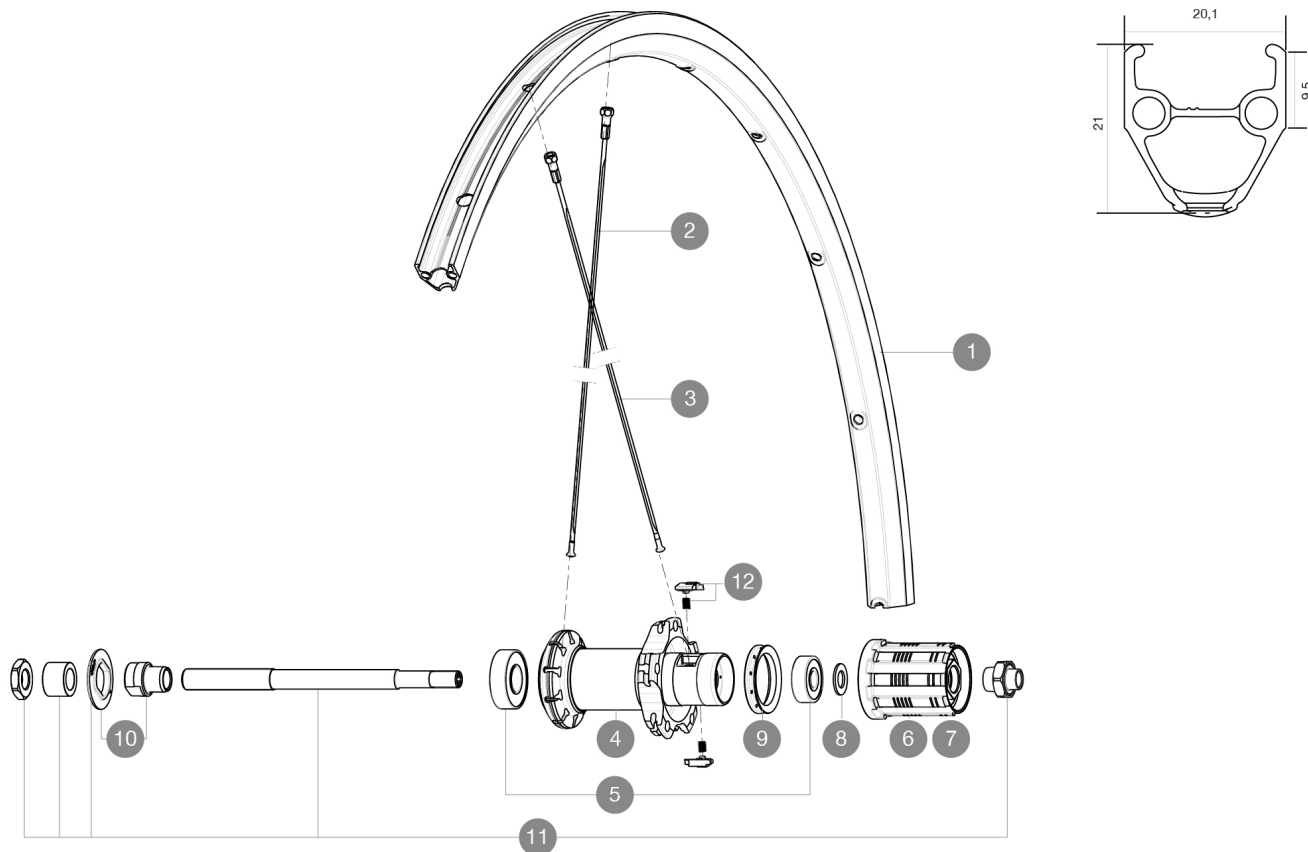

Maximum tyre pressure: 2.55bar/37PSI with a 54mm tyre - 1.3bar/19PSI with a 125mm tyre  
 ASTM CATEGORY 1 : road only  
 Recommended weight limit : 120kg  
 Recommended tyre sizes: 25 to 52 mm  
 Max. Pressure: 23mm 8.7 bars - 125 psi, 25/28mm 7.7 bars - 110 psi  
 Maximum tyre size: width 52mm - pressure max. 5Bar/72PSI

## REFERENCES WHEELS

R72801 AKSIUM RB 700 QR ED11

## RIMS

VALVE HOLE  $\bar{A}$  (MM): 6,5 :

1 V2403015 KIT FRONT/REAR RIM AKSIUM