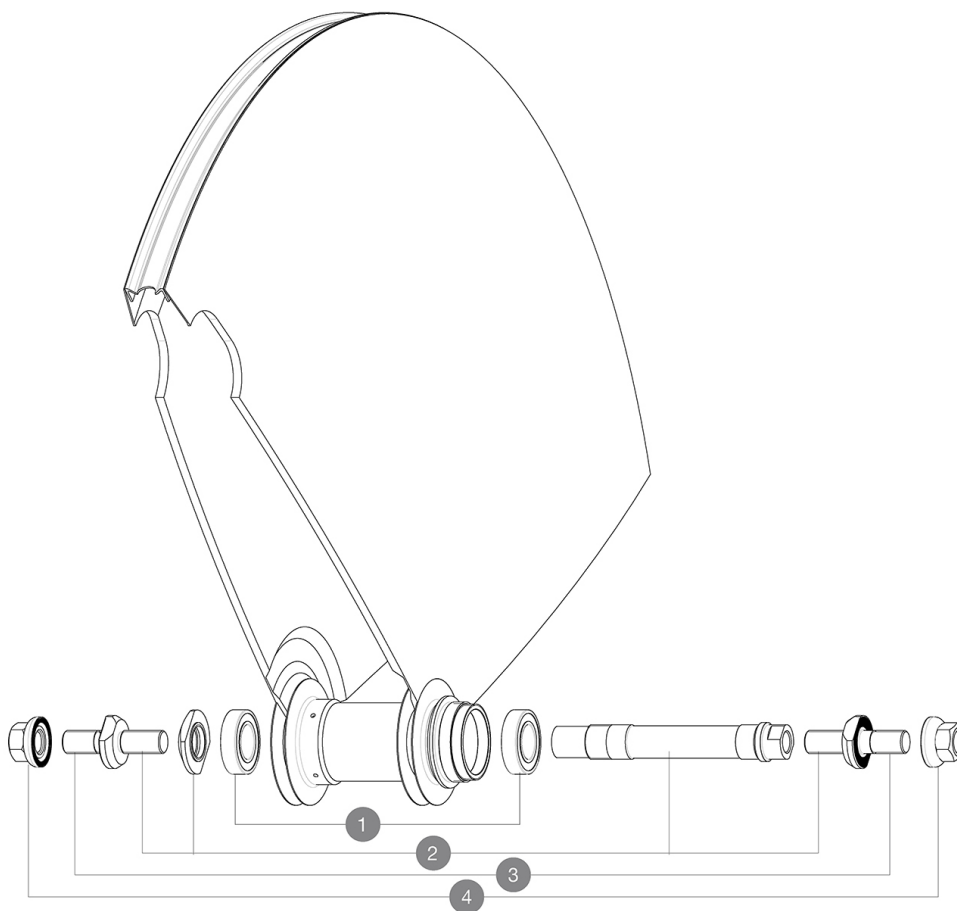

ASTM CATEGORY 1 : road only
 Recommended weight limit : 120kg
 Recommended tyre sizes: 21 to 28 mm
 Max. Pressure: see indication on wheel and tyre. If they differ, use the lower of the 2
 Max. Pressure: 23mm 8.7 bars - 125 psi
 Minimum cog width : 7.5mm
 Minimum cog width : 7.5mm

REFERENCES WHEELS

R56601	COMETE TRACK T 700	R99351	COMETE TRACK T 700
--------	--------------------	--------	--------------------

HUB SHELLS

1	M40129	KIT 2 BEARINGS 6902 15x28x7
2	M40128	REAR COMETE TRACK AXLE + ADJT.NUT + FORK SUPPORTS
3	V2390101	KIT OF 2 END BOLTS AXLE PART FOR COMETE TRACK
4	M40772	NUT/WASHER KIT TRACK R.COMETE

OPTIONS

V00034231	Kit XL axle bolts for rear Comet Track
-----------	--

MAVIC **COMETE TRACK**

DELIVERED WITH

User guide	
Fixing nuts	
Wheelbag	
Wheelbag	
Valve extender	
Fixing nuts	
Fixing nuts	
Fixing nuts	
Fixing nuts	
Fixing nuts	
Fixing nuts	
Fixing nuts	
Cog lock nut	
Fixing nuts	
User guide	
Valve extender	
Valve extender	
Valve extender	
Valve extender	
Valve extender	
Valve extender	