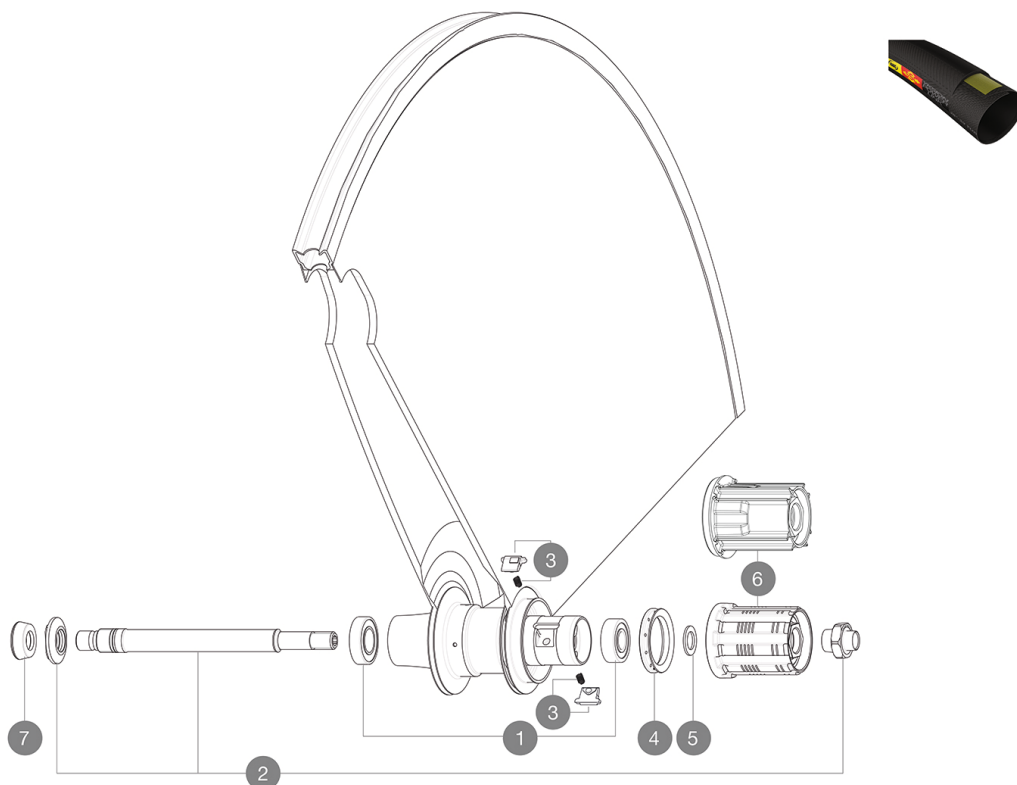

MAVIC Comète Road Tubular

1
2016
REAR

ASTM CATEGORY 1 : road only
Recommended weight limit : 120kg
Recommended tyre sizes: 21 to 28 mm
Max. Pressure: see indication on wheel and tyre. If they differ, use the lower of the 2
Max. Pressure: 23mm 8.7 bars - 125 psi

REFERENCES WHEELS

R56801 COMETE ROAD 23 RB 700 QR ED11 R99361 COMETE ROAD 23 RB 700 QR ED11

HUB SHELLS

1	33000001	REAR HUB B9+6901 BEARINGS 2013
2	V2250701	KIT REAR AXLE COMETE ROAD
3	M40578	FTSL PAWLS KIT (ROAD WHEELS)
4	99500001	FTSL/FTSX FREEHUB BODY SEAL
5	30872801	SET OF 3 INTERNAL SILVER SPACERS 9mm FTS-L
6	30871201	FTS-L ROAD FREEWHEEL BODY ED11 8/9 compatible
6	30871101	FTS-L ROAD FREEWHEEL BODY HG11 8/9 compatible

TYRES

8	37804623	Yksion ProPowerTub SSC
---	----------	------------------------

ADAPTERS

7	35117301	FT/RR FORK REST R-SYS/CC ULTIMATE > 2013/KSY PRO CARB T
---	----------	---

DELIVERED WITH

BR601 Quick Release	
Wheelbag	
BR601 Quick Release	
BR601 Quick Release	
BR601 Quick Release	
Exalith brake pads	
BR601 Quick Release	
BR601 Quick Release	
Valve extender	
Exalith brake pads	
Exalith brake pads	
Exalith brake pads	
Exalith brake pads	
Exalith brake pads	
Multifonction adjustment wrench	
User guide	
Valve extender	
Valve extender	