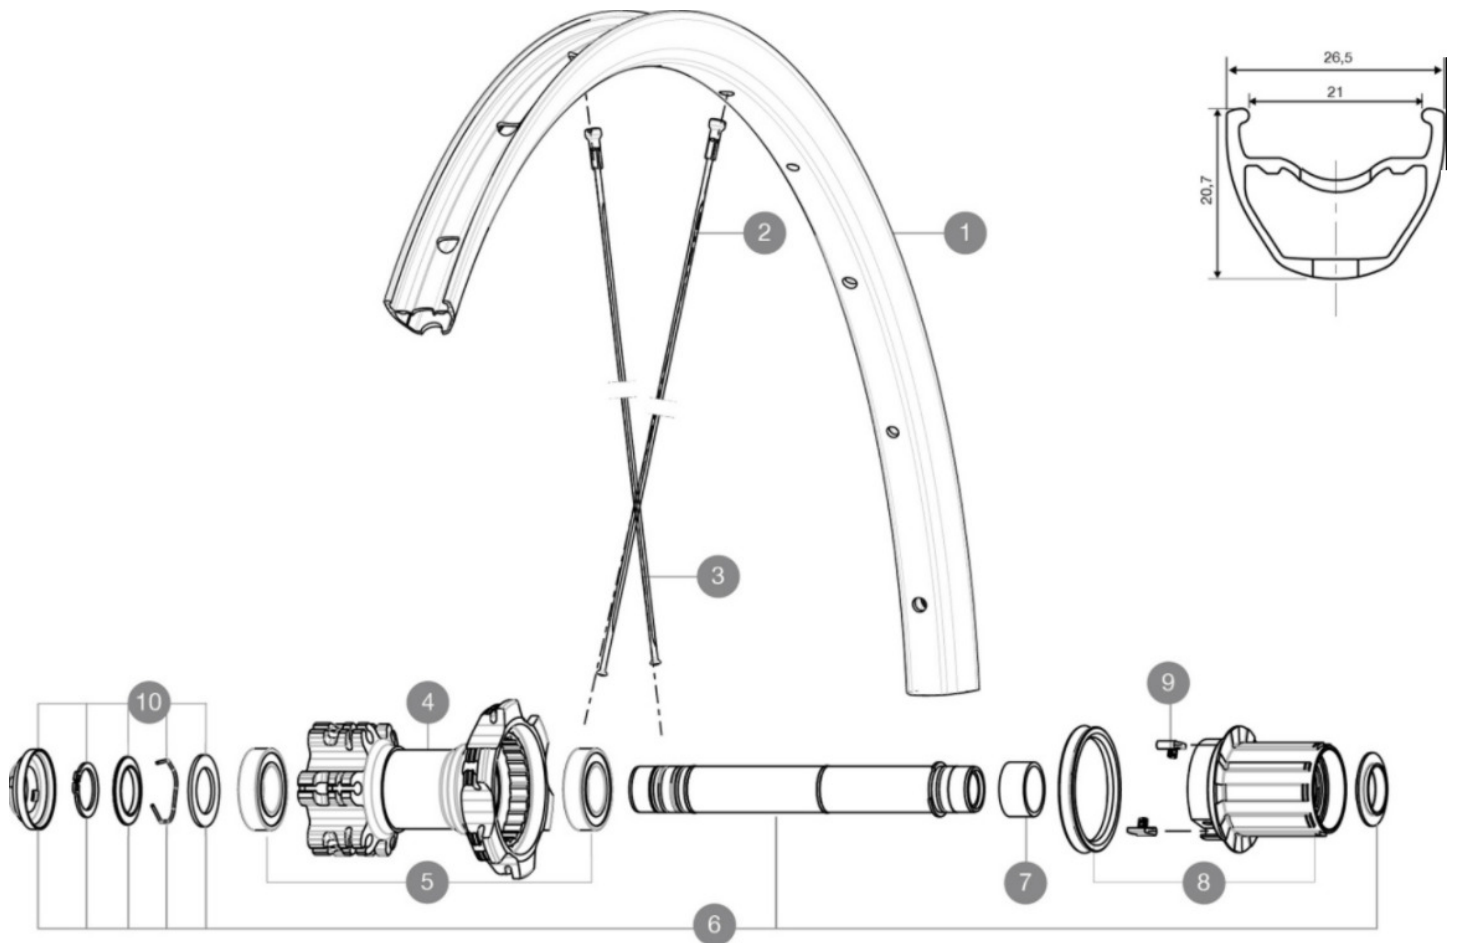

ASTM CATEGORY 3 : offroad with jumps less than 61cm  
 Recommended weight limit : 120kg  
 ETRTO recommended tyre sizes: 35mm to 69mm (1.4" to 2.7")  
 Recommended tyre sizes: 36 mm to 64 mm (1.4" to 2.5")

## REFERENCES WHEELS

R97101	Xrd 16 27,5 Rr Bst	R52601	Xride16Rr27.5
--------	--------------------	--------	---------------

## RIMS

VALVE HOLE (MM): 8,5 WITH POP OFF REDUCER :

1	V2314815	"KIT FRT/RR RIM CROSSRIDE/CROSSRIDE FTSX 27,5""
---	----------	---