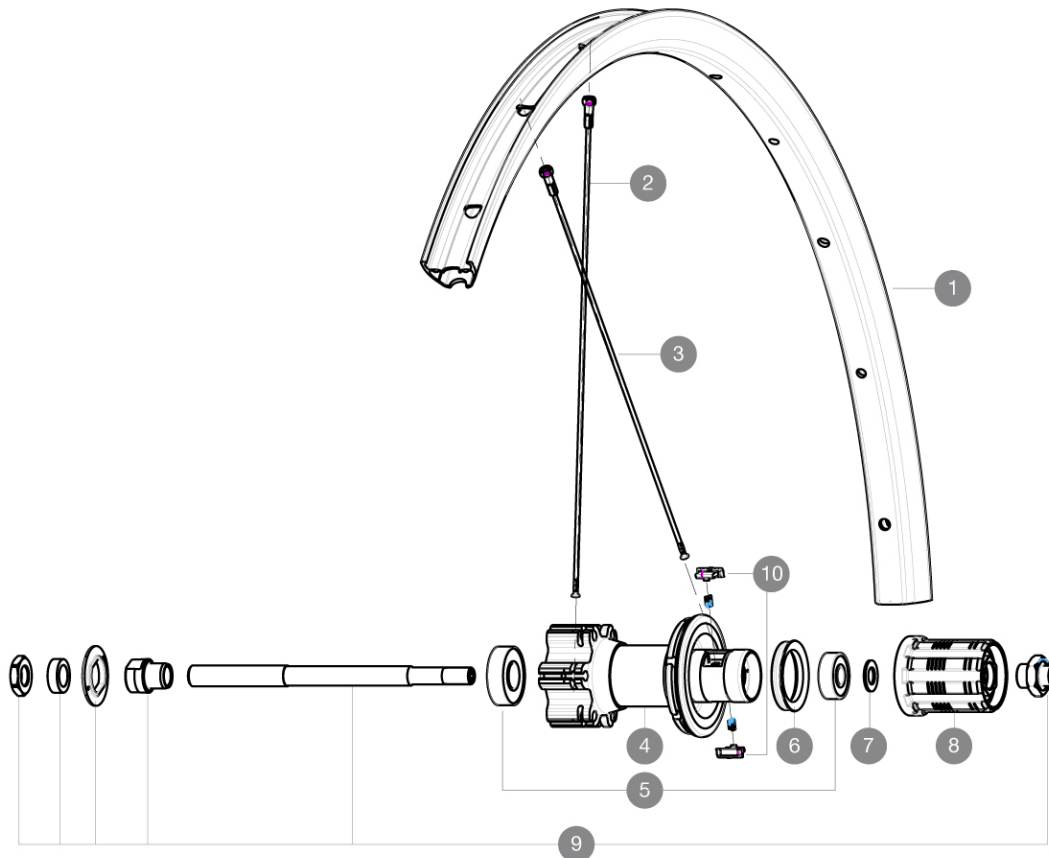

MAVIC **CROSSRIDE FTS-X 26**

ASTM CATEGORY 3 : offroad with jumps less than 61cm
ID360 Shimano steel freewheel body (V3790101)

Recommended weight limit : 120kg

For a longer longevity of the wheel, Mavic recommends that the total weight supported by the wheels doesn't exceed 150kg, bike included

Maximum tyre pressure: 6.1bar/88PSI with a 25mm tyre - 3.5bar/51PSI with a 64mm tyre

Recommended tire sizes: 28 to 64 mm (1.1" to 2.5")

ETRTO recommended tyre sizes: 35mm to 69mm (1.4" to 2.7")

ID360 N3W freewheel body (V4270101)

REFERENCES WHEELS

R76201 XRIDE FTS-X INT 26 QR HG

**RIMS**

VALVE HOLE (MM): 8,5 WITH POP OFF REDUCER :

1	V2314715	"KIT FRT/RR RIM CROSSRIDE/CROSSRIDE FTSX 26""
---	----------	---

SPOKES

2	36689801	KIT 12 FT/NDS CROSSONE SPK 264mm
3	V2383901	KIT 12 DS CROSSRIDE FTSX 26" SPOKE 265mm

HUB SHELLS

4	N/A	HUB BODY
5	M40660	REAR HUB 608+6001 BEARINGS
6	99500001	FTSL/FTSX FREEHUB BODY SEAL
7	M40067	INTERNAL FREEWHEEL SPACER FTSL/FTSX
8	30871101	FTS-L ROAD FREEWHEEL BODY HG11 8/9 compatible
9	32348001	MTB DISC REAR AXLE QRM MTB DISC
10	32430301	FTSX PAWLS KIT (MTB WHEELS)