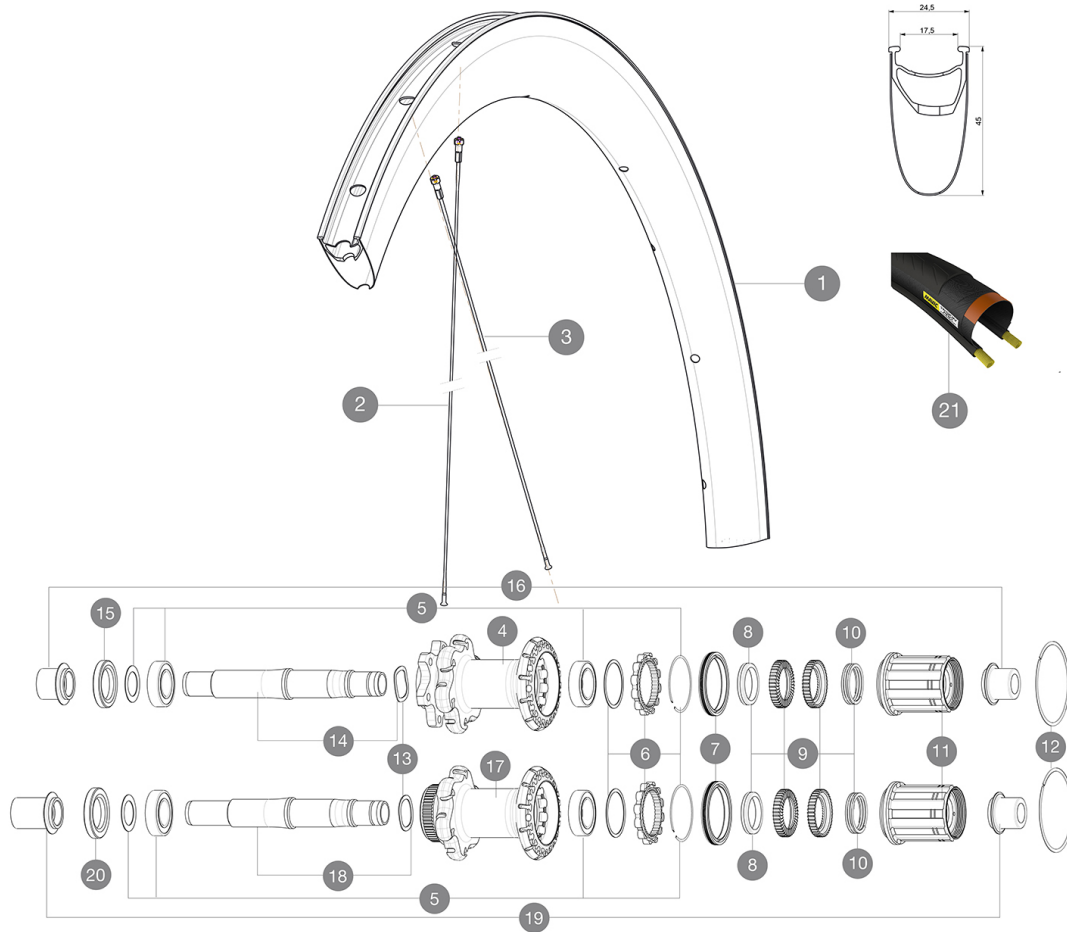

MAVIC *Cosmic Pro Carbon Disc*

ASTM CATEGORY 1 : road only

Recommended weight limit : 120kg

Recommended tire sizes: 25 to 32 mm

Max. Pressure: 23mm 8.7 bars - 125 psi, 25/28mm 7.7 bars - 110 psi

Max. Pressure: 25mm 7.7 bars - 110 PSI

REFERENCES WHEELS

R80901	CosProCarD6BRr12x142	R87001	CosProCarDCLRr12x142
R99481	CosProCarDCLRr12x142Cus		

RIMS

&NBSP;:

1	V2408013	KIT REAR RIM COSMIC PRO CARBON DISC CLINCHER

SPOKES

2	V3663701	KIT 12 FRT/ND5 BUTTED AERO STAINLESS SPOKE 294 + alu nipple
2	V2274901	KIT 12 FT/ND5 BTD SPK 294mm/WIDE ALU NIPPLE - while stock la
3	V3663501	KIT 12 BUTTED AERO STAINLESS SPOKE 277 + alu nipple + washer
3	V2274601	KIT 12 DS BTD AERO SPK 277mm/ALU NIPPLE - while stock last

HUB SHELLS

4	N/A	HUB BODY
5	V2560201	KIT ID360 BEARINGS 15/28/7 + 17/28/7
6	V2252701	KIT ID360 INSERT SHAPED EAR LOBE > 2017
7	V2251601	KIT ID360 SEAL + GREASE
8	V2500501	KIT ID360 3 PADS NOISE REDUCING
9	V2251701	KIT ID360 2 RATCHETS + SPRING + GREASE
10	V2251801	KIT 3 ID360 ROAD SPRINGS
11	V3430101	HG11 Freewheel Body ID360
12	V2252201	KIT 2 REAR HUB RETENTION RINGS 48mm
13	V2251501	KIT 3 ID360 WAVE WASHERS
14	V2251301	KIT ID360 AXLE DISC 6 BOLTS
15	V2251001	KIT ID360 HUB THREADED CAP UB+DISC 6 BOLTS (large) - while s
17	N/A	HUB BODY

18	V2251401	KIT ID360 AXLE DISC CENTER LOCK
20	V2251101	KIT ID360 HUB THREADED CAP DISC CENTER LOCK

TYRES

21	37805525	YksionProPowerLinkWH

ADAPTERS

16	B4989601	ADAPTER Rr 12x142mm ID360 (6bolt)
19	B4989901	ADAPTER Rr 12x142mm ID360 (CLock)