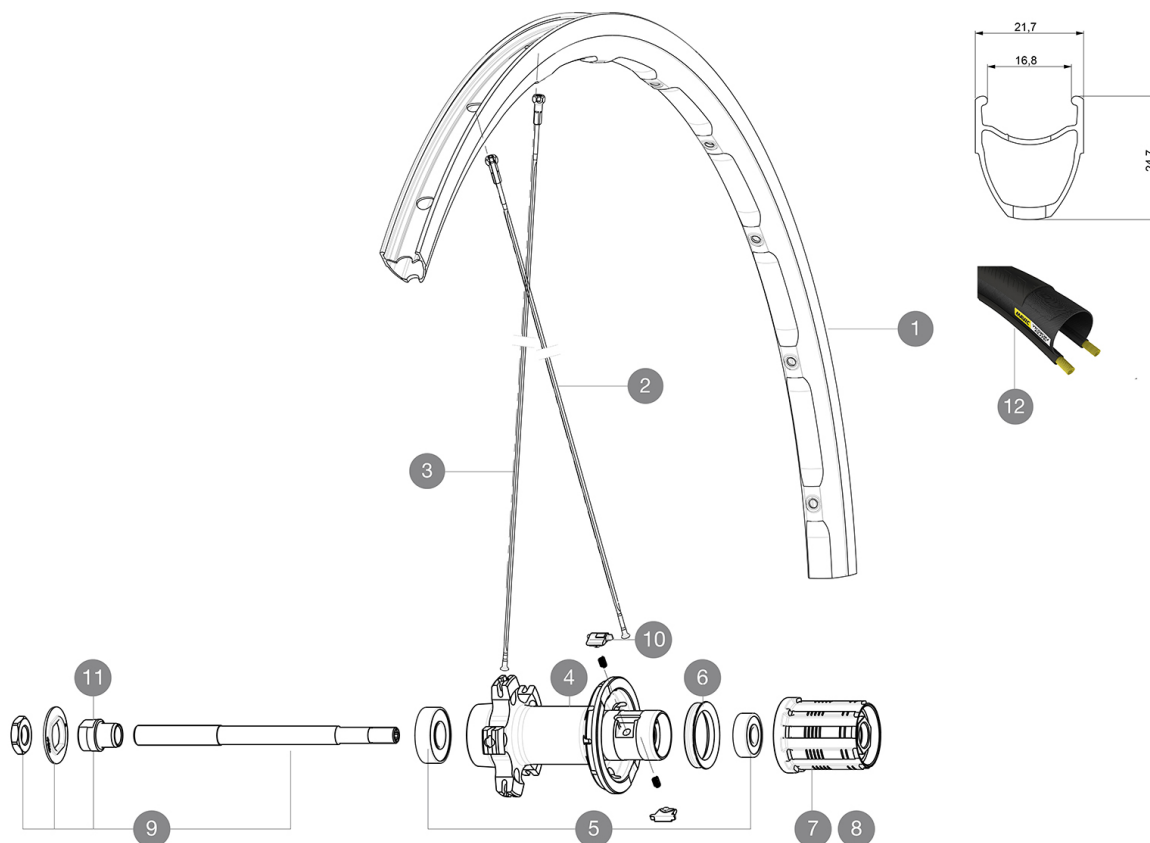

ASTM CATEGORY 1 : road only
Recommended weight limit : 120kg
Recommended tire sizes: 25 to 32 mm
Max. Pressure: 23mm 8.7 bars - 125 psi, 25/28mm 7.7 bars - 110 psi
Max. Pressure: 25mm 7.7 bars - 110 PSI

REFERENCES WHEELS

R81001	Ksyrium 17 Rr Black	R81002	Ksyrium 17 Rr Blue

RIMS

&NBSP;:

1	V2409213	KIT REAR RIM KSYRIUM BLUE 17C
1	V2409013	KIT REAR RIM KSYRIUM BLACK 17C

SPOKES

2	V2275801	KIT 12 DS KSYRIUM DISC 12/KSY 17C SPK 274mm
3	V2275701	KIT 12 NDS KSYRIUM DISC 12/KSY 17C SPK 292mm

HUB SHELLS

5	M40660	REAR HUB 608+6001 BEARINGS
6	99500001	FTSL/FTSX FREEHUB BODY SEAL
7	30871101	FTS-L ROAD FREEWHEEL BODY HG11 8/9 compatible
9	99603901	REAR AXLE QRM ROAD 2008
10	M40578	FTSL PAWLS KIT (ROAD WHEELS)
11	99603801	SHORT EXPENSIBLE BEARING SUPPORTS > 2008

TYRES

12	37805725	Yksion Elite