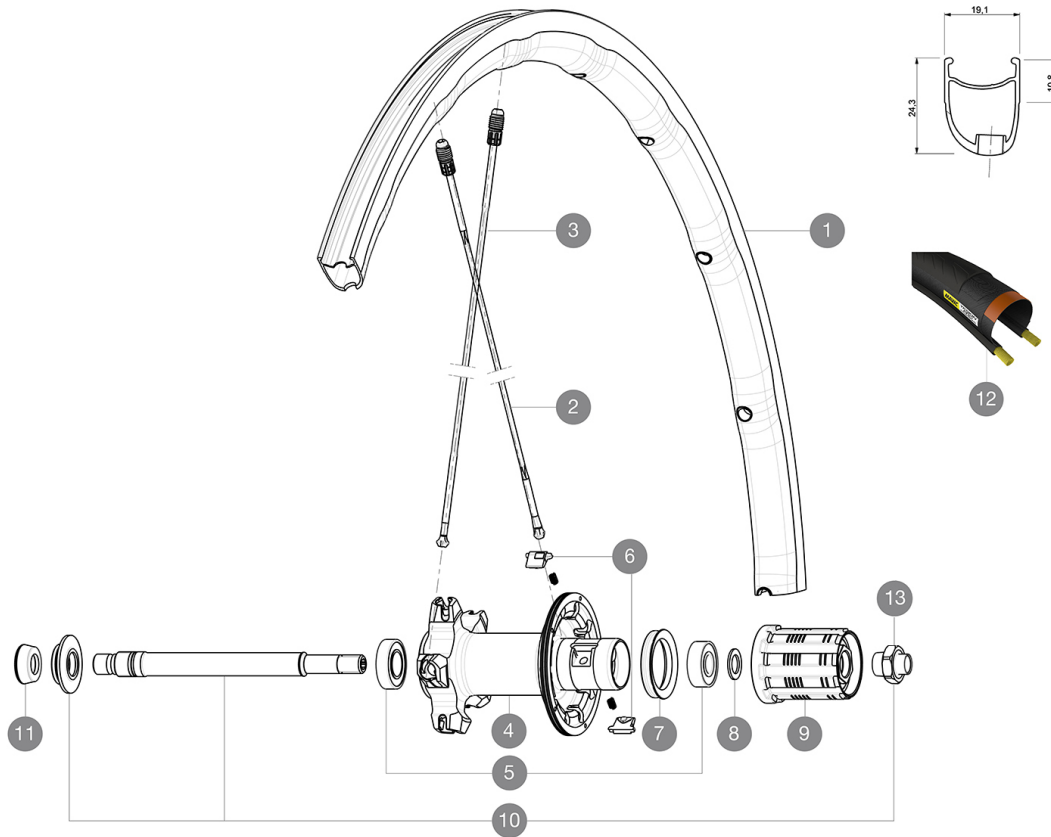

MAVIC *Ksyrium Pro Exalith*

ASTM CATEGORY 2 : road and offroad with jumps less than 15cm

Recommended weight limit : 120kg

Recommended tire sizes: 25 to 32 mm

Max. Pressure: see indication on wheel and tyre. If they differ, use the lower of the 2

Max. Pressure: 23mm 8.7 bars - 125 psi, 25/28mm 7.7 bars - 110 psi

Max. Pressure: 25mm 7.7 bars - 110 PSI

REFERENCES WHEELS

R89101 KsyriumProExalith17 Rr

**RIMS**

&NBSP;:

1	V2405613	KIT REAR RIM KSYRIUM PRO EXALITH
---	----------	----------------------------------

Specifications

RIMS

- Material : Mxstal
- Material : Mxstal
- Material : Mxstal
- Material : Mxstal
- Height : front 24mm, rear 26 asymmetrical

WHEEL HUB

- Rear body : aluminum
- Rear body : aluminum
- Rear body : aluminum
- Rear body : aluminum
- Front body : carbon with aluminum flanges

WHEEL WEIGHTS

Wheel weight 845