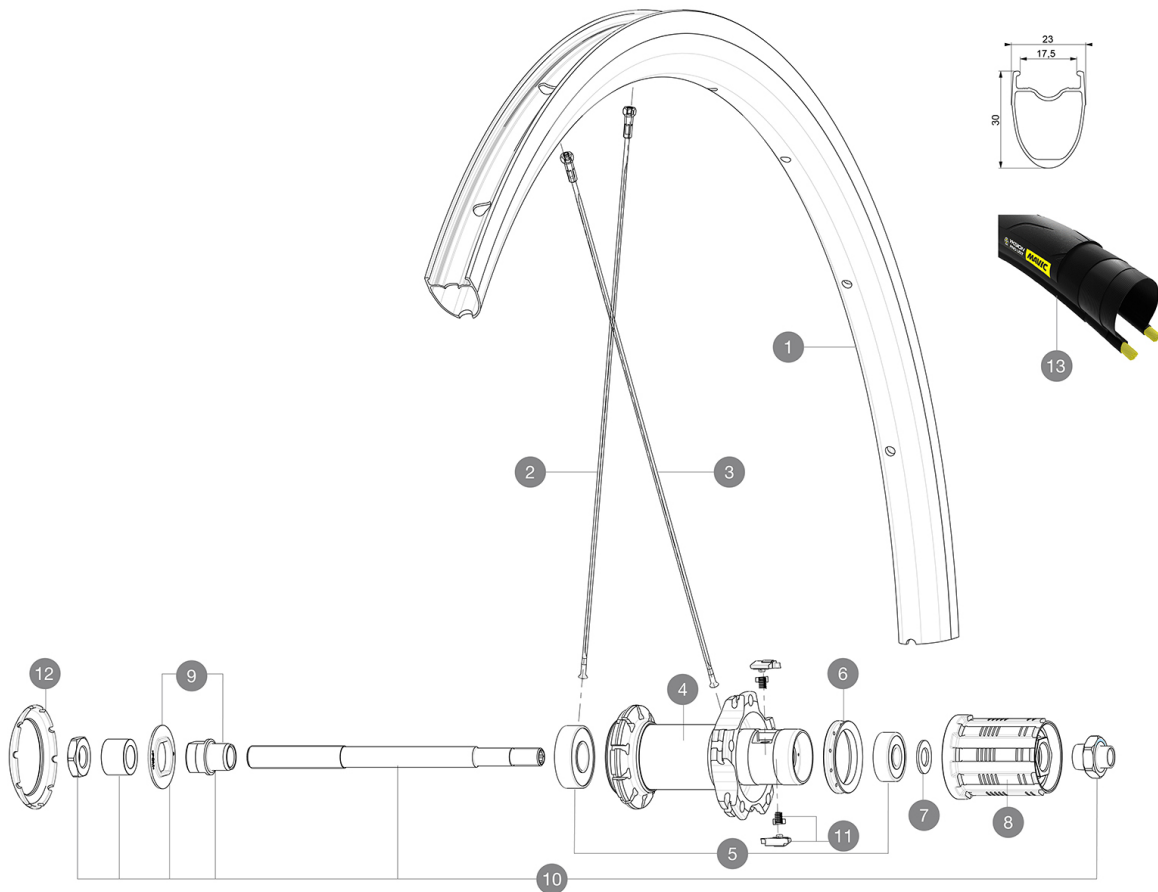

MAVIC Cosmic Elite UST

ASTM CATEGORY 2 : road and offroad with jumps less than 15cm

For a longer longevity of the wheel, Mavic recommends that the total weight supported by the wheels don't exceed 120kg, bike included

Recommended tyre sizes: 25 to 32 mm

Max. Pressure tubeless: 25mm 7 bars - 100 PSI, 28mm 6 bars - 87 PSI. Max pressure tubetype: 25/28mm 7,7 bars - 110 PSI

REFERENCES WHEELS

R16851 Cos El 18 UST Rr

RIMS

&NBSP;:

1	V2732615	KIT FRONT/REAR RIM COSMIC ELITE UST
	V2900101	23mm UST Tape For 17 to 18 Wide Road Rims

SPOKES

2	V2279901	KIT 10 FT/NDS COSMIC ELITE UST BTD SPK 276mm - while stock I
2	36644801	KIT 10 FT/NDS COSMIC ELITE S / UST BLK SPK 276mm
3	V3660101	KIT 10 DS COSMIC ELITE UST BUTTED SPOKE 292mm

HUB SHELLS

5	M40660	REAR HUB 608+6001 BEARINGS
6	99500001	FTSL/FTSX FREEHUB BODY SEAL
7	30872801	SET OF 3 INTERNAL SILVER SPACERS 9mm FTS-L
8	30871101	FTS-L ROAD FREEWHEEL BODY HG11 8/9 compatible
9	99603801	SHORT EXPENSIBLE BEARING SUPPORTS > 2008
10	99603901	REAR AXLE QRM ROAD 2008
11	M40578	FTSL PAWLS KIT (ROAD WHEELS)
12	12034401	KIT 3 HUB CAPS AERO 10 SLOTS BLACK

TYRES

13 39938825 Yksion Pro UST 700x25