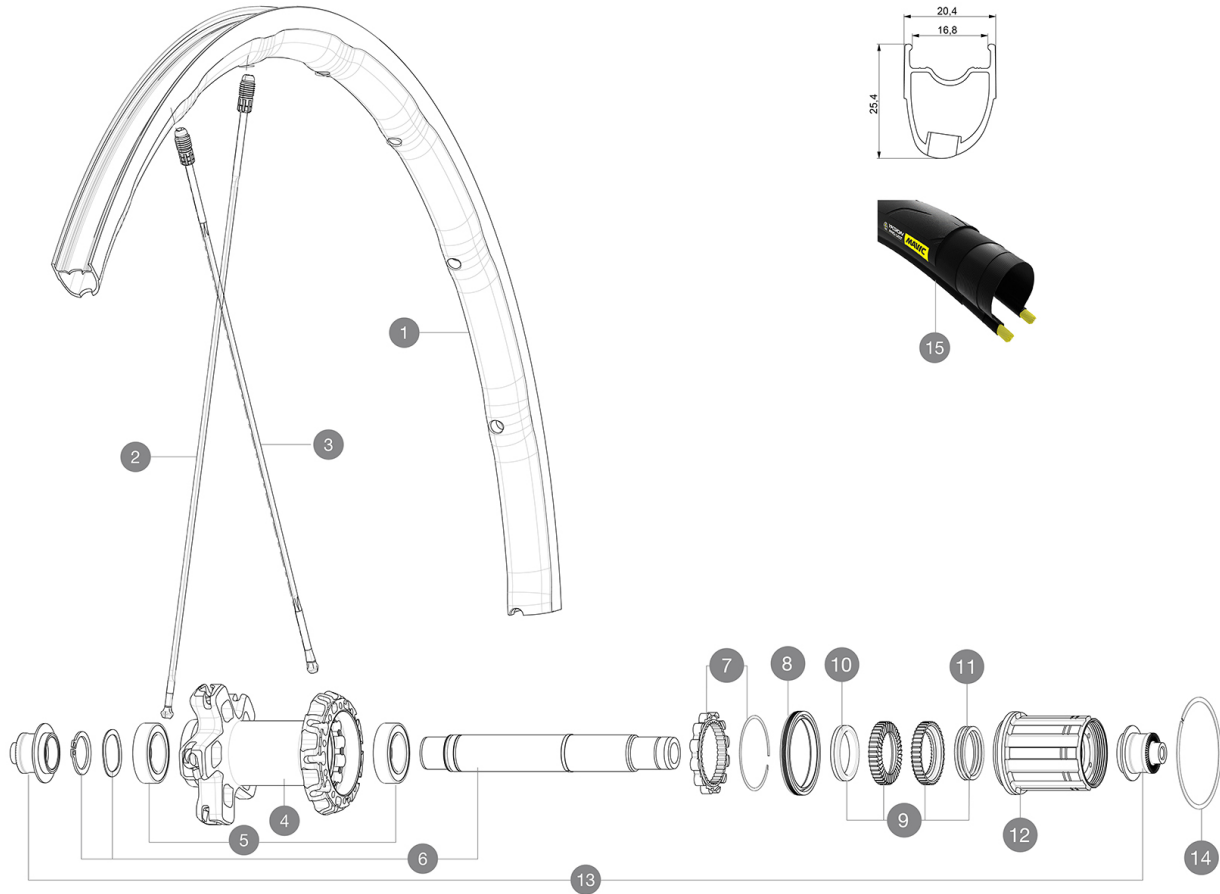

MAVIC Ksyrium Pro UST

ASTM CATEGORY 2 : road and offroad with jumps less than 15cm

For a longer longevity of the wheel, Mavic recommends that the total weight supported by the wheels don't exceed 120kg, bike included

Recommended tyre sizes: 25 to 32 mm

Max. Pressure: see indication on wheel and tyre. If they differ, use the lower of the 2

Max. Pressure tubeless: 25mm 7 bars - 100 PSI, 28mm 6 bars - 87 PSI. Max pressure tubetype: 25/28mm 7,7 bars - 110 PSI

REFERENCES WHEELS

R17231 Ksy Pro UST Rr

RIMS

&NBSP;:

1 V2730713 KIT REAR RIM KSYRIUM PRO UST

SPOKES

2 10844701 KIT 10 DS R-SYS SL/SLR TUB ALU BTD SPK 297,5mm
 3 V2278101 KIT 1 FT 285,5/1 RR KSYRIUM PRO UST SPK 273,5 - while stock
 3 V2270501 KIT 12 DS KSY PRO/PRO DISC/SL C/PRO EXA SPK 273,5mm

HUB SHELLS

4 N/A HUB BODY
 5 V2560401 KIT 2 BEARINGS 17x28x7 + WAVED WASHER + CLIP
 6 V2252801 KIT ID360 UB REAR AXLE W/CLIP/WAVED WASHER
 7 V2252701 KIT ID360 INSERT SHAPED EAR LOBE > 2017
 8 V2251601 KIT ID360 SEAL + GREASE
 9 V2251701 KIT ID360 2 RATCHETS + SPRING + GREASE
 10 V2500501 KIT ID360 3 PADS NOISE REDUCING
 11 V2251801 KIT 3 ID360 ROAD SPRINGS
 12 V3430101 HG11 Freewheel Body ID360
 14 V2252201 KIT 2 REAR HUB RETENTION RINGS 48mm