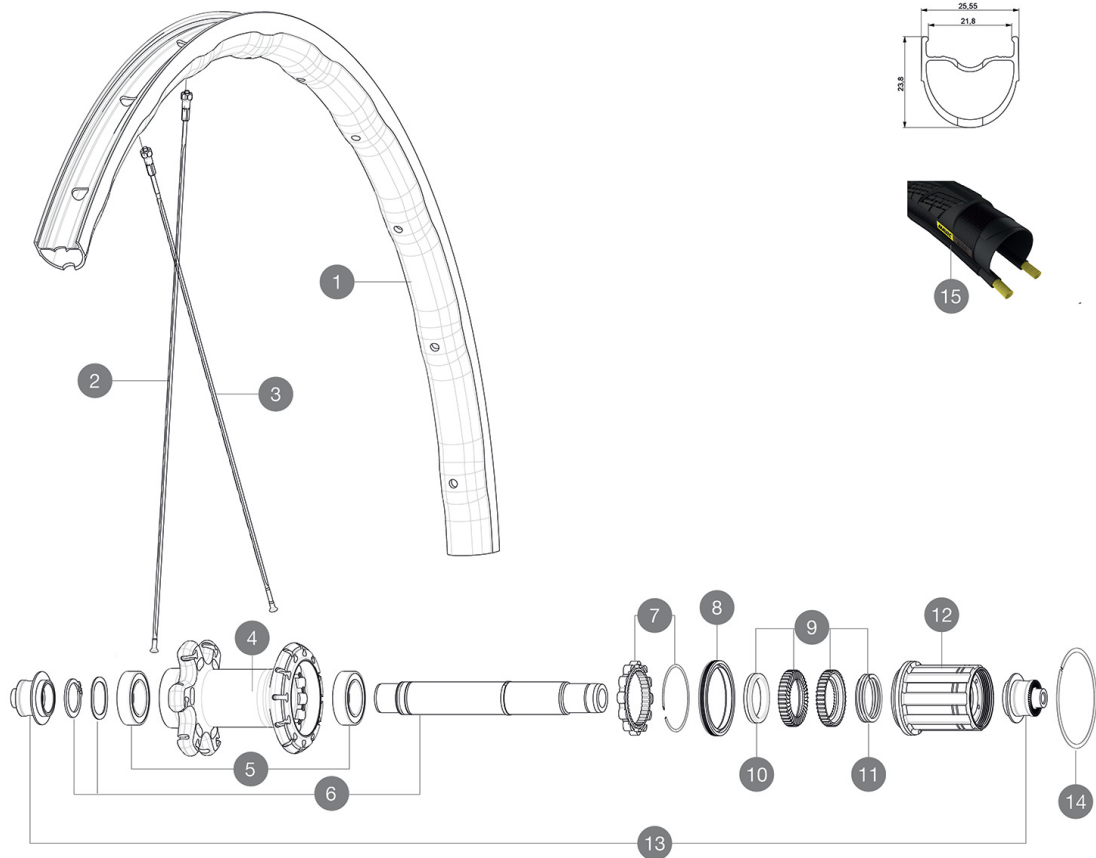

MAVIC Allroad Elite UST UB

ASTM CATEGORY 2 : road and offroad with jumps less than 15cm

For a longer longevity of the wheel, Mavic recommends that the total weight supported by the wheels don't exceed 120kg, bike included

Recommended tyre sizes: 28 to 62 mm (1.1" to 2.5")

Max. Pressure: 30mm 5.8 bars - 85 PSI / 40mm 4.5 bars - 65 PSI

Max. Pressure: 30mm 5.8 bars

REFERENCES WHEELS

R19631 Allroad Elite UB Pr

RIMS

&NBSP;:

1	V2733913	KIT REAR RIM ALLROAD ELITE UST
	V3720101	25mm UST Tape for 19 to 22mm Road Rims

SPOKES

2	V3660901	KIT 12 NON DRIVE SIDE BUTTED SPOKES 292mm
3	V3661001	KIT 12 DRIVE SIDE BUTTED SPOKES 274mm

HUB SHELLS

4	N/A	HUB BODY
5	V2560401	KIT 2 BEARINGS 17x28x7 + WAVED WASHER + CLIP
6	V2252801	KIT ID360 UB REAR AXLE W/CLIP/WAVED WASHER
7	V2252701	KIT ID360 INSERT SHAPED EAR LOBE > 2017
8	V2251601	KIT ID360 SEAL + GREASE
9	V2251701	KIT ID360 2 RATCHETS + SPRING + GREASE
10	V2500501	KIT ID360 3 PADS NOISE REDUCING
11	V2251801	KIT 3 ID360 ROAD SPRINGS
12	V3430101	HG11 Freewheel Body ID360
14	V2252201	KIT 2 REAR HUB RETENTION RINGS 48mm

TYRES

15	38012230	Yksion Elite Allroad

ADAPTERS

13	V2253101	KIT REAR AXLE ADAPTOR QUICK RELEASE ID360