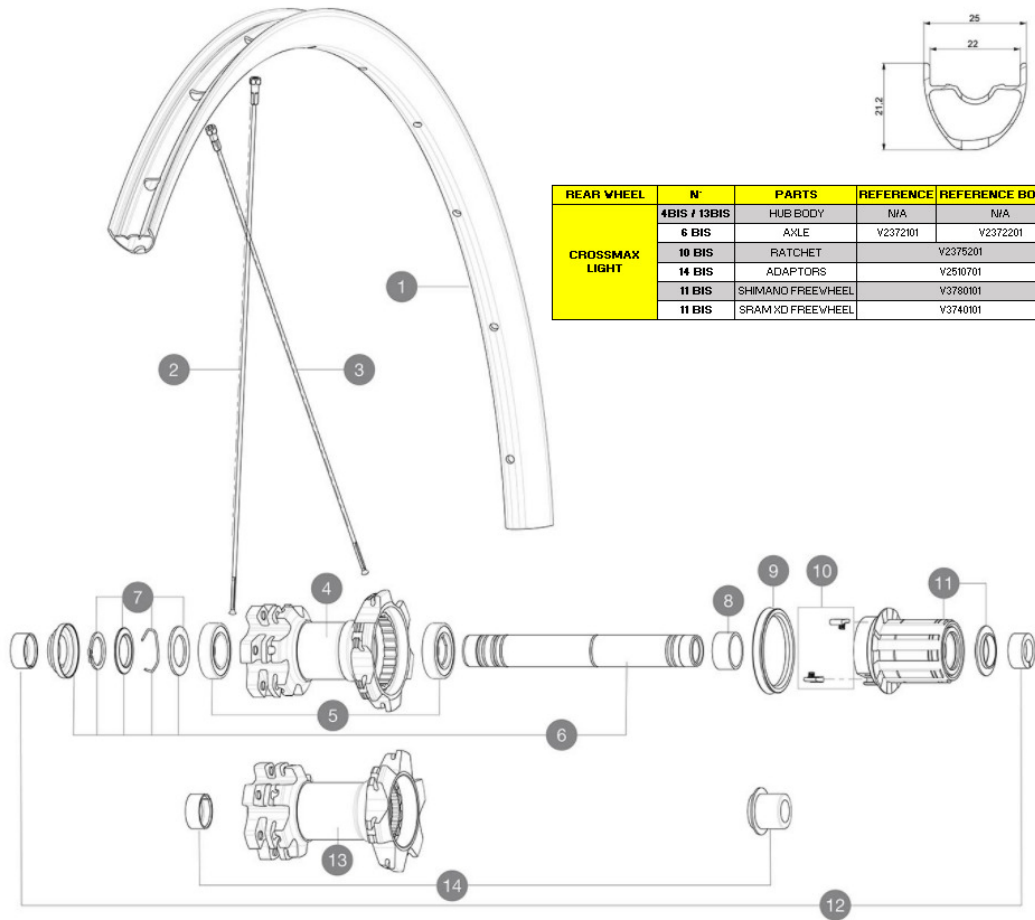

MAVIC *Crossmax Light 29*

ASTM CATEGORY 3 : CROSS COUNTRY AND TRAIL RIDING

For a longer longevity of the wheel, Mavic recommends that the total weight supported by the wheels don't exceed 120kg, bike included

REFERENCES WHEELS

R22171	XmxLght29RrBst	R22461	XmxLght29RrBstXD
R22451	Xmx Lght 29 Rr XD	R22161	Xmx Lght 29 Rr

REAR WHEEL	N°	PARTS	REFERENCE	REFERENCE BOOST
CROSSMAX LIGHT	4 BIS / 13 BIS	HUB BODY	N/A	N/A
	6 BIS	AXLE	V2372101	V2372201
	10 BIS	RATCHET		V2375201
	14 BIS	ADAPTORS		V2510701
	11 BIS	SHIMANO FREEWHEEL		V3780101
	11 BIS	SRAM XD FREEWHEEL		V3740101

Specifications

RIMS

- **Material** : S6106 alloy
- **Joint** : SUP
- **Drilling** : traditional
- **Valve hole diameter** : 6.5 mm
- **Tyre** : UST Tubeless and tubetype
- **Internal width** : 22 mm
- **ETRTO size 27.5"** : 584x22TSS
- **ETRTO size 29"** : 622x22TSS

VERSIONS

- **Color** : Black only
- **Disc standard** : 6 Bolts only
- **Hub width** : Boost (front 110, rear 148) or Non-Boost (front 100, rear 135/142)

WHEEL WEIGHTS