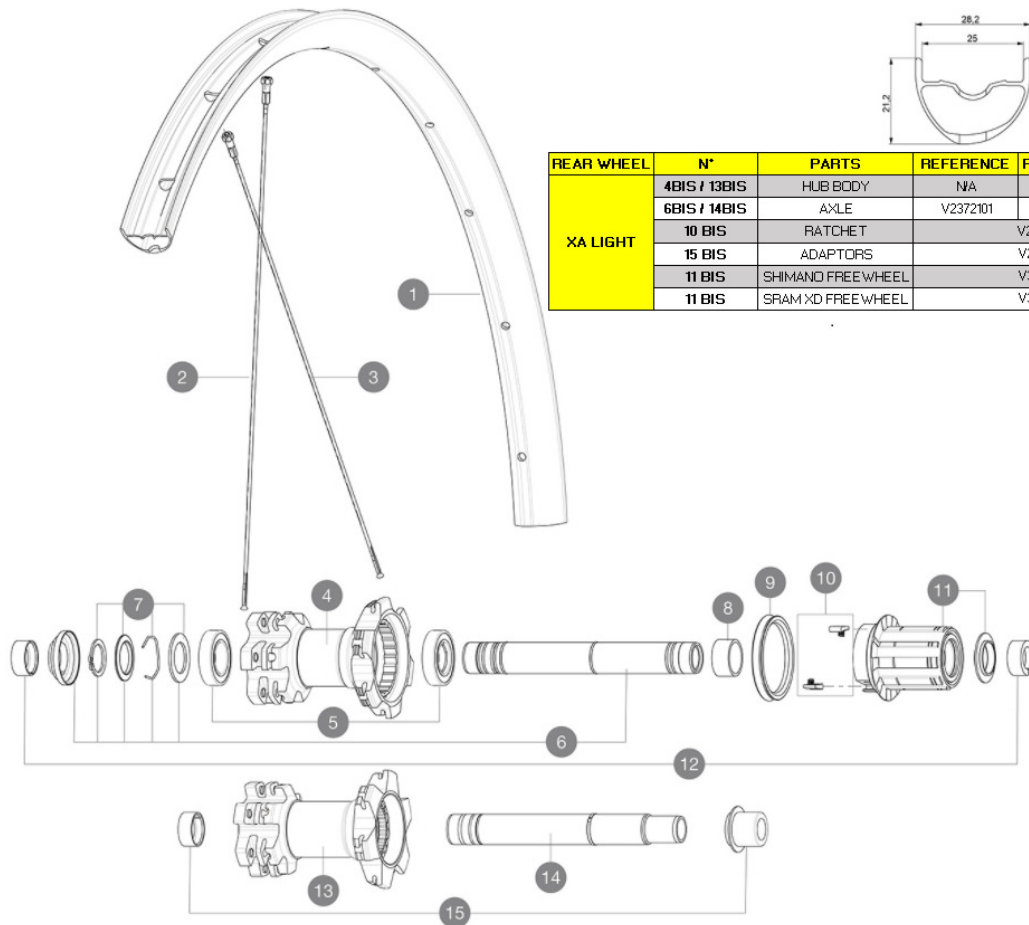

MAVIC XA Light 29

ASTM CATEGORY 3 : CROSS COUNTRY AND TRAIL RIDING

For a longer longevity of the wheel, Mavic recommends that the total weight supported by the wheels don't exceed 120kg, bike included

Recommended tyre sizes: 46mm to 64mm (1.8" to 2.5")

REFERENCES WHEELS

R22271	Xa Light 29 Rr	R22621	Xa Light 29 Rr XD
R22281	Xa Light 29 Bst Rr	R22631	Xa Light 29 Rr Bst XD

REAR WHEEL	N°	PARTS	REFERENCE	REFERENCE BOOST
XA LIGHT	4BIS / 13BIS	HUB BODY	N/A	N/A
	6BIS / 14BIS	AXLE	V2372101	V2372201
	10 BIS	RATCHET		V2375201
	15 BIS	ADAPTORS		V2510701
	11 BIS	SHIMANO FREEWHEEL		V3780101
	11 BIS	SRAM XD FREEWHEEL		V3740101

Specifications

RIMS

- **Material** : S6106 alloy
- **Joint** : SUP
- **Drilling** : traditional
- **Valve hole diameter** : 6.5 mm
- **Tyre** : UST Tubeless and tubetype
- **Internal width** : 25 mm
- **ETRTO size 27.5"** : 584x25TSS
- **ETRTO size 29"** : 622x25TSS

VERSIONS

- **Disc standard** : 6 Bolts only
- **Hub width** : Boost (front 110, rear 148) or Non-Boost (front 100, rear 135/142)

WHEEL WEIGHTS