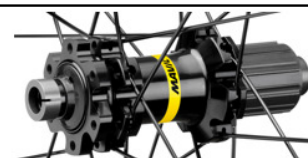

ASTM CATEGORY 3 : CROSS COUNTRY AND TRAIL RIDING

For a longer longevity of the wheel, Mavic recommends that the total weight supported by the wheels don't exceed 120kg, bike included

Recommended tyre sizes: 46mm to 64mm (1.8" to 2.5")

REFERENCES WHEELS

R18021	Xa27,5RrBst	R22651	Xa 27,5 Rr Bst XD
R22641	Xa 27,5 Rr XD	R17361	Xa27,5Rr

For Monobloc Hub Only

N°	PARTS	REFERENCE	REFERENCE BOOST
4 BIS / 13 BIS	HUB BODY	N/A	N/A
6 BIS	AXLE	V2372101	V2372201
10 BIS	RATCHET		V2375201
12 BIS	ADAPTORS		V2510701
11 BIS	SHIMANO FREEWHEEL		V3780101
11 BIS	SRAM XD FREEWHEEL		V3740101

RIMS

&NBSP;:

1	V2318215	KIT FRONT/REAR RIM XA/XA LIGHT 27,5" 25TSS
	V2700101	UST Tape 28mm for 25 to 27mm wide rims

SPOKES

2	36690101	"KIT 12 FT/NDS CROSSONE/CROSSMAX/XA 27,5"" SPK 278mm"
3	36690201	"KIT 12 DS XONE/CROSSRIDE FTSX/CROSSMAX/XA 27,5"" SPK 276mm"

SPOKES

- **Material** : steel
- **Shape** : straight pull, round
- **Count** : 24 front and rear
- **Lacing** : front and rear crossed 2

WHEEL HUB

- **Front and rear bodies** : aluminum
- **Axle material** : aluminum
- **Front bearings** : auto adjust sealed cartridge bearings (QRM Auto), Rear bearings sealed cartridge bearings (QRM)
- **Freewheel** : TS-2 alloy