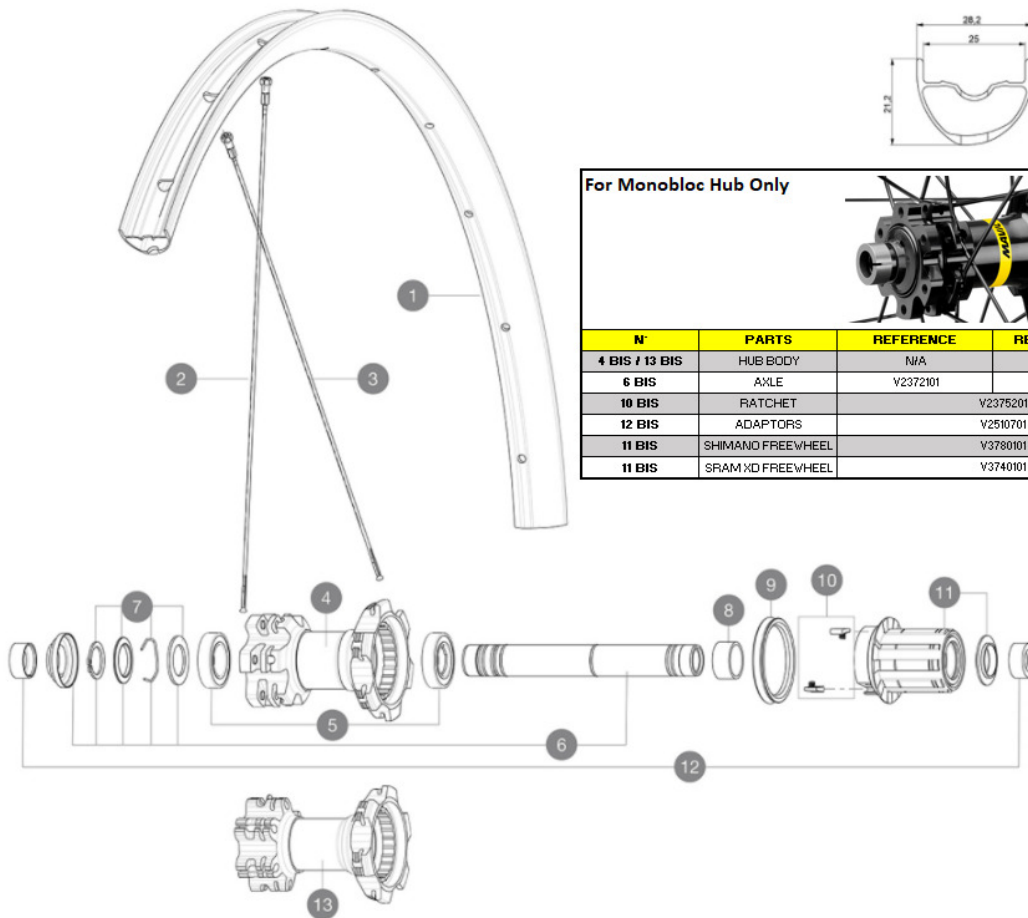

ASTM CATEGORY 3 : CROSS COUNTRY AND TRAIL RIDING

For a longer longevity of the wheel, Mavic recommends that the total weight supported by the wheels don't exceed 120kg, bike included

Recommended tyre sizes: 46mm to 64mm (1.8" to 2.5")

REFERENCES WHEELS

R17381	Xa29Rr	R22681	Xa 29 Rr XD
R18031	Xa29RrBst	R22691	Xa 29 Rr Bst XD

For Monobloc Hub Only

N°	PARTS	REFERENCE	REFERENCE BOOST
4 BIS / 13 BIS	HUB BODY	N/A	N/A
6 BIS	AXLE	V2372101	V2372201
10 BIS	RATCHET		V2375201
12 BIS	ADAPTORS		V2510701
11 BIS	SHIMANO FREEWHEEL		V3780101
11 BIS	SRAM XD FREEWHEEL		V3740101

Specifications

RIMS

- **Material** : S6106 alloy
- **Joint** : SUP
- **Drilling** : traditional
- **Valve hole diameter** : 6.5 mm
- **Tyre** : UST Tubeless and tubetype
- **Internal width** : 25 mm
- **ETRTO size 27.5"** : 584x25TSS
- **ETRTO size 29"** : 622x25TSS

Hookless profile

Use with Mavic Tubeless Tape

SPOKES

- **Material** : steel
- **Shape** : straight pull, round
- **Count** : 24 front and rear
- **Lacing** : front and rear crossed 2

WHEEL HUB

- **Front and rear bodies** : aluminum
- **Axle material** : aluminum
- **Front bearings** : auto adjust sealed cartridge bearings (QRM Auto), Rear bearings sealed cartridge bearings (QRM)
- **Freewheel** : TS-2 alloy