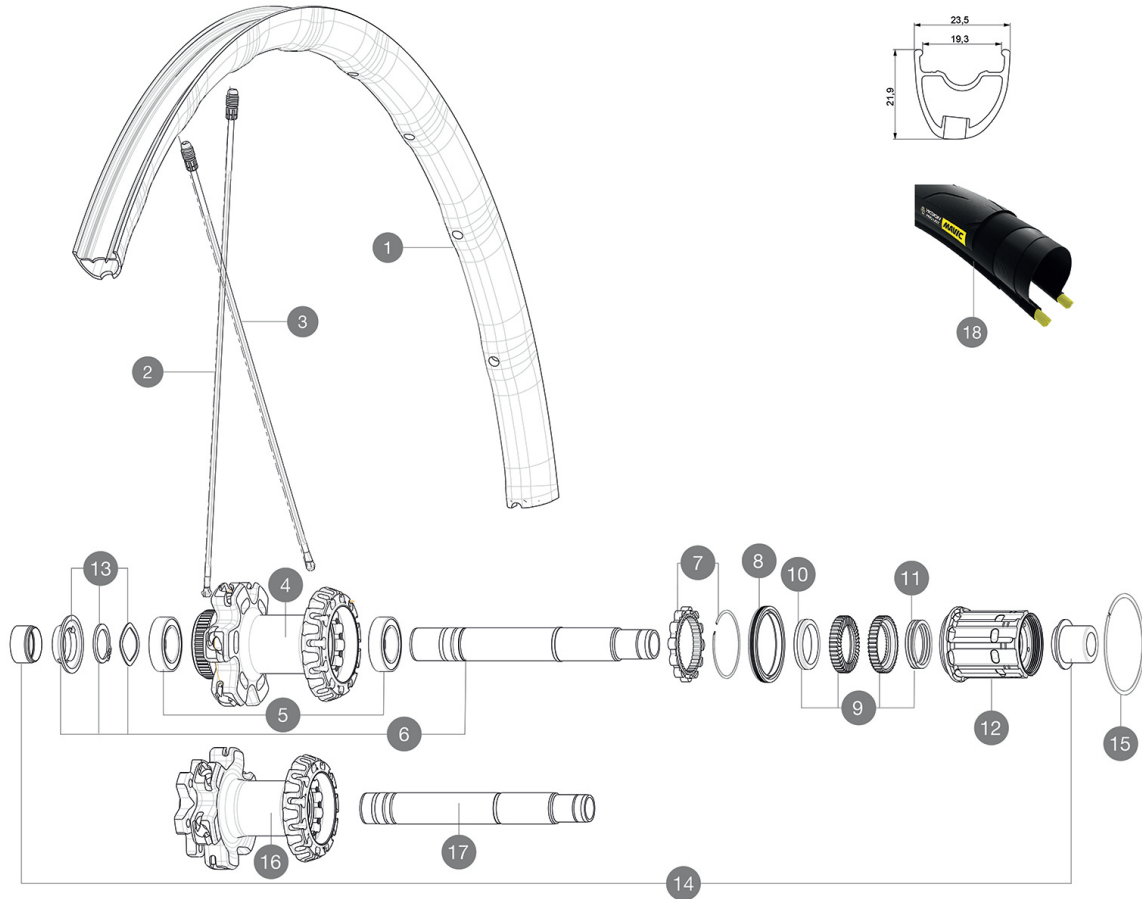

MAVIC Ksyrium Pro Disc UST

ASTM CATEGORY 2 : road and offroad with jumps less than 15cm

For a longer longevity of the wheel, Mavic recommends that the total weight supported by the wheels don't exceed 120kg, bike included

Recommended tyre sizes: 25 to 32 mm

Max. Pressure: see indication on wheel and tyre. If they differ, use the lower of the 2

Max. Pressure tubeless: 25mm 6 bars - 87 PSI, 28mm 5 bars - 70 PSI. Max pressure tubetype: 25mm 7 bars - 102 PSI

REFERENCES WHEELS

R20441 Ksy Pro UST D6B12x142Rr

R20451 KsyPro UST DCL12x142Rr

RIMS

&NBSP::

1 V2731713 KIT REAR RIM KSYRIUM PRO DISC UST 19C

SPOKES

2 V2730515 KIT 1 FT/1 NDS STAMPED BTD ALU SPOKE 291.5mm - while stock I
2 V2272501 KIT 12 FT/NDS KSYRIUM PRO D/ALLROAD PRO SPK 291,5mm
3 V2272601 KIT 12 DS KSYRIUM PRO D 17C/ALLROAD PRO SPK 277mm

HUB SHELLS

4 N/A HUB BODY
5 V2560401 KIT 2 BEARINGS 17x28x7 + WAVED WASHER + CLIP
6 V2252901 KIT ID360 CENTER LOCK 135/142mm AXLE W/CLIP
7 V2252701 KIT ID360 INSERT SHAPED EAR LOBE > 2017
8 V2251601 KIT ID360 SEAL + GREASE
9 V2251701 KIT ID360 2 RATCHETS + SPRING + GREASE
10 V2500501 KIT ID360 3 PADS NOISE REDUCING
11 V2251801 KIT 3 ID360 ROAD SPRINGS
12 V3430101 HG11 Freewheel Body ID360
15 V2252201 KIT 2 REAR HUB RETENTION RINGS 48mm
16 N/A HUB BODY
17 V2253001 KIT ID360 6 BOLTS 135/142mm AXLE WITH CIRCLIP

TYRES

18 39938825 Yksion Pro UST 700x25

ADAPTERS

14 V2510701 ID360V2RrAxleAdapt12x142/148
V2510901 ID360 EVO RrAxleAdpt12x135/150
V2510801 ID360 V2 RrAxleAdapt9x135