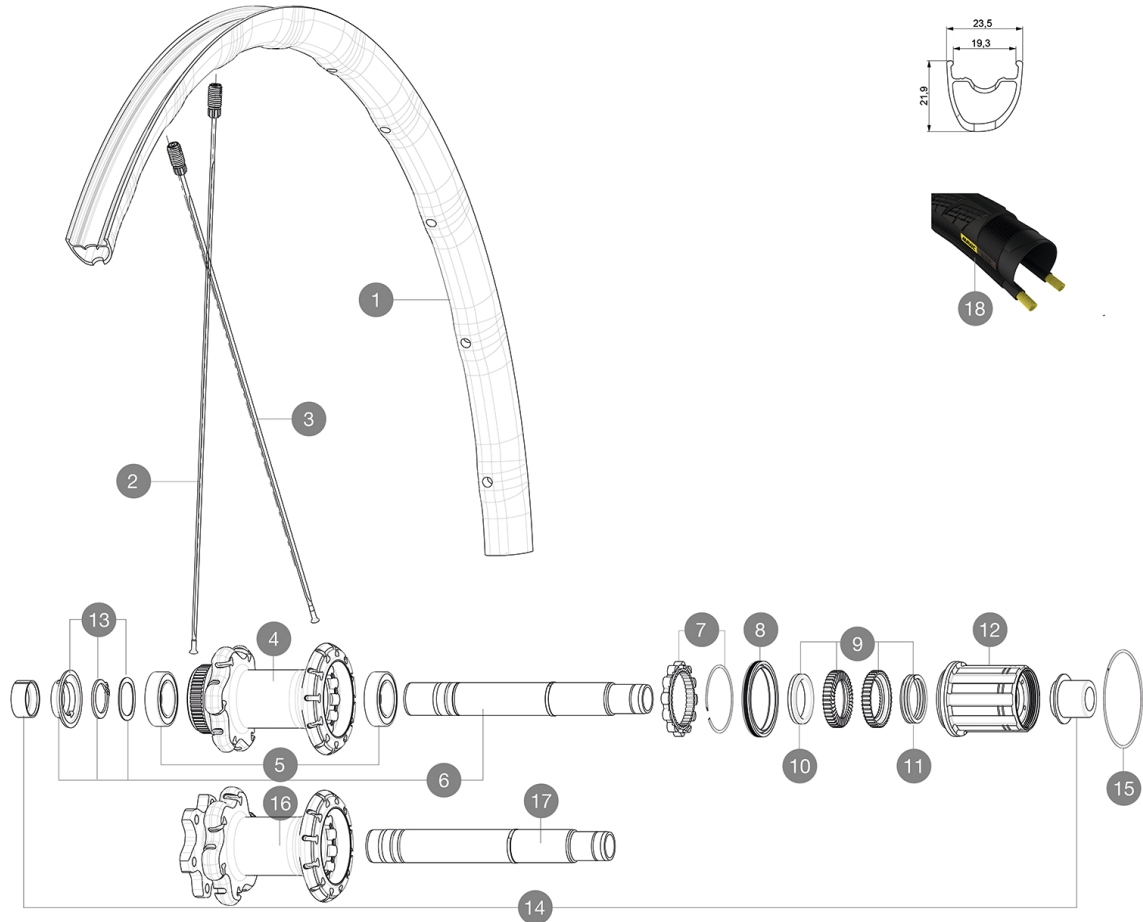

Recommended tyre sizes: 28 to 62 mm (1.1" to 2.5")

Max. Pressure: see indication on wheel and tyre. If they differ, use the lower of the 2

Max. Pressure: 30mm 5.8 bars - 85 PSI / 40mm 4.5 bars - 65 PSI

REFERENCES WHEELS

R20551 Allroad EI D6B 12x142Rr

R20571 Allroad EI DCL 12x142Rr

**RIMS**

&NBSP;:

1	V2731913	KIT REAR RIM ALLROAD PRO/ELITE UST While Stocks lasts
	V2620101	UST RIM TAPE 25mm (for 21-24mm wide rim)

SPOKES

2	V2273201	KIT 12 FRT/NON DRIVE SIDE BUTTED SPOKE 297mm
3	V2273301	KIT 12 DRIVE SIDE BUTTED SPOKE 280mm

HUB SHELLS

4	N/A	HUB BODY
5	V2560401	KIT 2 BEARINGS 17x28x7 + WAVED WASHER + CLIP
6	V2252901	KIT ID360 CENTER LOCK 135/142mm AXLE W/CLIP
7	V2252701	KIT ID360 INSERT SHAPED EAR LOBE > 2017
8	V2251601	KIT ID360 SEAL + GREASE
9	V2251701	KIT ID360 2 RATCHETS + SPRING + GREASE
10	V2500501	KIT ID360 3 PADS NOISE REDUCING
11	V2251801	KIT 3 ID360 ROAD SPRINGS
12	V3430101	HG11 Freewheel Body ID360
13	V2560501	KIT ADJUST. SYSTEM QRM AUTO ID360 for 17x28x7 bearing
15	V2252201	KIT 2 REAR HUB RETENTION RINGS 48mm
16	N/A	HUB BODY
17	V2253001	KIT ID360 6 BOLTS 135/142mm AXLE WITH CIRCLIP