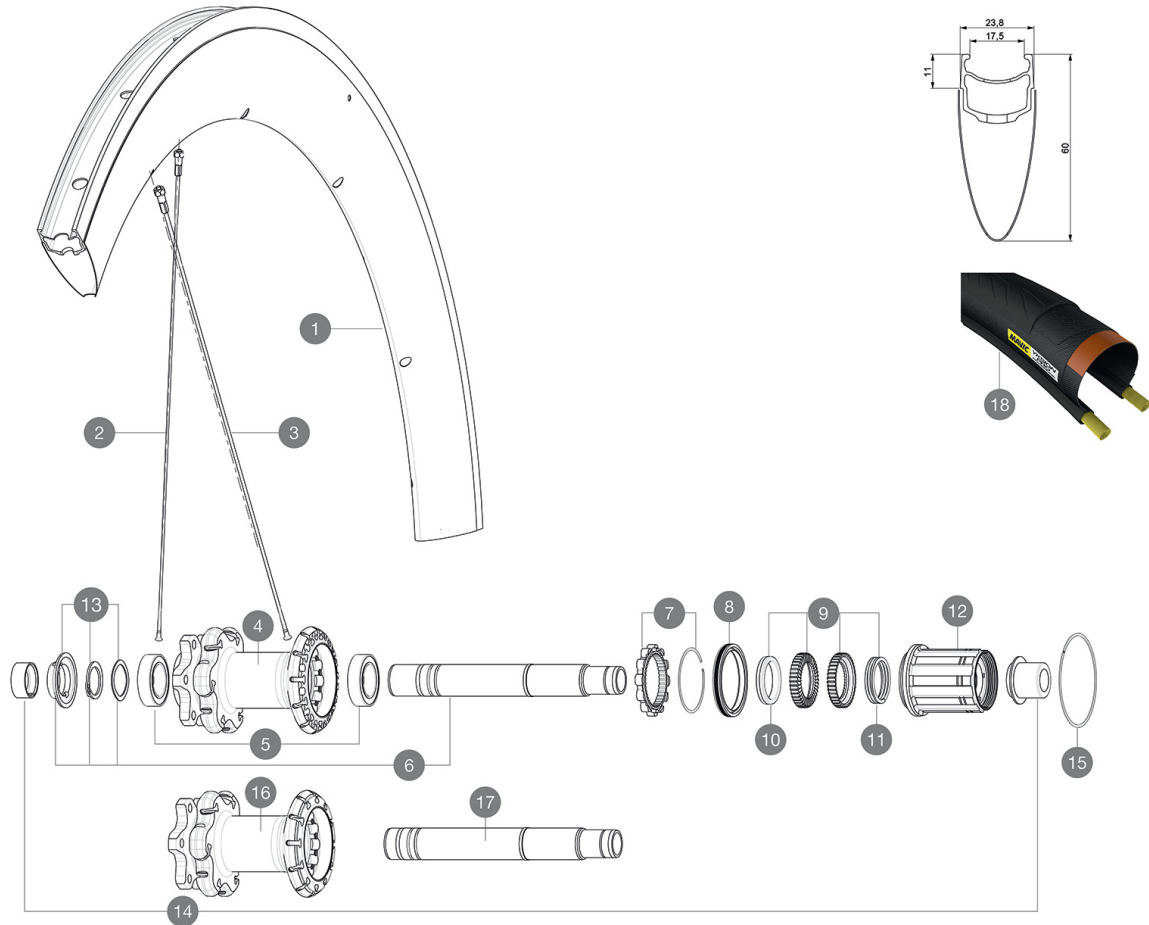

MAVIC Comete Pro Carbon Disc

ASTM CATEGORY 1 : road only

For a longer longevity of the wheel, Mavic recommends that the total weight supported by the wheels don't exceed 120kg, bike included

Recommended tyre sizes: 25 to 32 mm

Max. Pressure: 23mm 8.7 bars - 125 psi, 25/28mm 7.7 bars - 110 psi

REFERENCES WHEELS

R20931 ComProCD6B12x142RrSV

R20981 ComProCDCL12x142RrSV

RIMS

&NBSP;:

1 V2732313 KIT REAR RIM COMETE PRO CARBON DISC

SPOKES

HUB SHELLS

4 N/A HUB BODY
 5 V2560401 KIT 2 BEARINGS 17x28x7 + WAVED WASHER + CLIP
 6 V2252901 KIT ID360 CENTER LOCK 135/142mm AXLE W/CLIP
 7 V2252701 KIT ID360 INSERT SHAPED EAR LOBE > 2017
 8 V2251601 KIT ID360 SEAL + GREASE
 9 V2251701 KIT ID360 2 RATCHETS + SPRING + GREASE
 10 V2500501 KIT ID360 3 PADS NOISE REDUCING
 11 V2251801 KIT 3 ID360 ROAD SPRINGS
 12 V3430101 HG11 Freewheel Body ID360
 13 V2560501 KIT ADJUST. SYSTEM QRM AUTO ID360 for 17x28x7 bearing
 15 V2252201 KIT 2 REAR HUB RETENTION RINGS 48mm
 16 N/A HUB BODY
 17 V2253001 KIT ID360 6 BOLTS 135/142mm AXLE WITH CIRCLIP

SPOKES

- **Material** : steel
- **Material** : steel
- **Shape** : straight pull, aero, double butted
- **Shape** : straight pull, aero, double butted
- **Nipples** : aluminum, ABS
- **Nipples** : aluminum, ABS
- **Count** : 24 front and rear
- **Count** : 24 front and rear
- **Lacing** : front crossed 2, rear Isopulse
- **Lacing** : front crossed 2, rear Isopulse