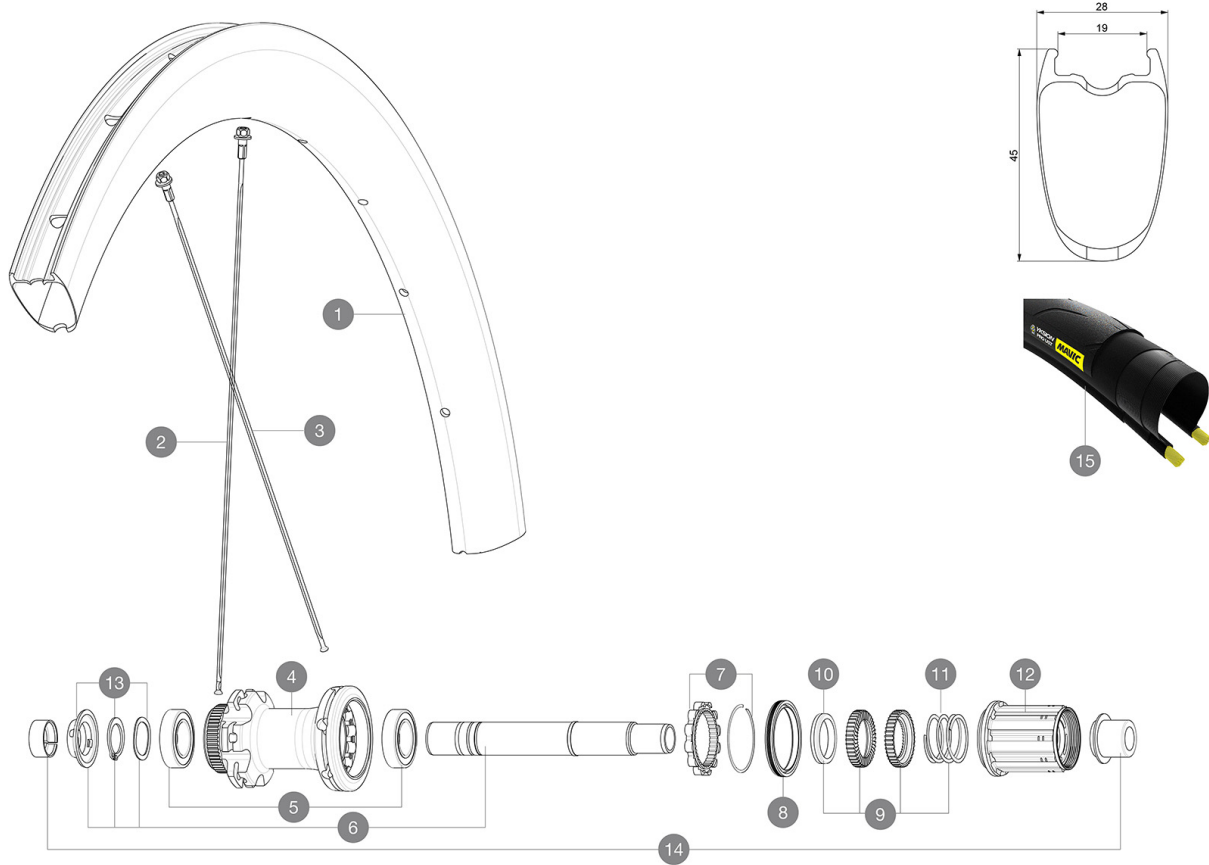

MAVIC Cosmic Pro Carbon UST Disc

ASTM CATEGORY 1 : road only

For a longer longevity of the wheel, Mavic recommends that the total weight supported by the wheels don't exceed 120kg, bike included

Recommended tyre sizes: 25 to 32 mm

Max. Pressure: see indication on wheel and tyre. If they differ, use the lower of the 2

Max. Pressure tubeless: 25mm 6 bars - 87 PSI, 28mm 5 bars - 70 PSI. Max pressure tubetype: 25mm 7 bars - 102 PSI, 28mm 6 bars - 87 PSI

REFERENCES WHEELS

R22831 CosmicProCarb UST DCL Rr

R37391 CosmicProCarb UST DCL RrNT

RIMS

&NBSP::

1	V4092815	Kit Front/Rear rim Cosmic SL 45 Disc
1	V2736813	KIT REAR RIM COSMIC PRO CARBON UST Disc - while stock last
	V2620101	UST RIM TAPE 25mm (for 21-24mm wide rim)

SPOKES

2	V4160301	Kit 2 Front/Rear non Drive Side stamped Stainless Spoke 273
2	V3665901	KIT 12 FRt/RNDs COSMIC PRO CARBON UST Disc SPOKE 273 + nipple
2	V4161201	Kit 12 Front/Rear non Drive Side Stainless Spokes 273 Cosmic
2	V3665501	KIT 2 FRt/RNDs STAMPED SPOKE 273 COSMIC PRO CARBON UST Disc
3	V3665701	KIT 12 DS COSMIC PRO CARBON UST Disc SPOKE 270mm + nipple+wa
3	V4161101	Kit 12 Rear Drive Side Stainless Spokes 270 Cosmic Pro Carbo

HUB SHELLS

4	N/A	HUB BODY
5	M40076	HUB BEARINGS 17x30x7 6903 x 2
6	V2373401	KIT ID360 135/142 DCL L1 AXLE WITH CLIP
7	V2252701	KIT ID360 INSERT SHAPED EAR LOBE > 2017
8	V2251601	KIT ID360 SEAL + GREASE
9	V2251701	KIT ID360 2 RATCHETS + SPRING + GREASE
10	V2500501	KIT ID360 3 PADS NOISE REDUCING
11	V2251801	KIT 3 ID360 ROAD SPRINGS

12	V3430101	HG11 Freewheel Body ID360
13	V2373001	KIT ADJUST. SYSTEM QRM AUTO ID360 for 17x30x7 bearing

TYRES

15	39938825	Yksion Pro UST 700x25

ADAPTERS

14	V2510701	ID360V2RrAxleAdapt12x142/148
	V2510901	ID360 EVO RrAxleAdpt12x135/150
	V2510801	ID360 V2 RrAxleAdapt9x135