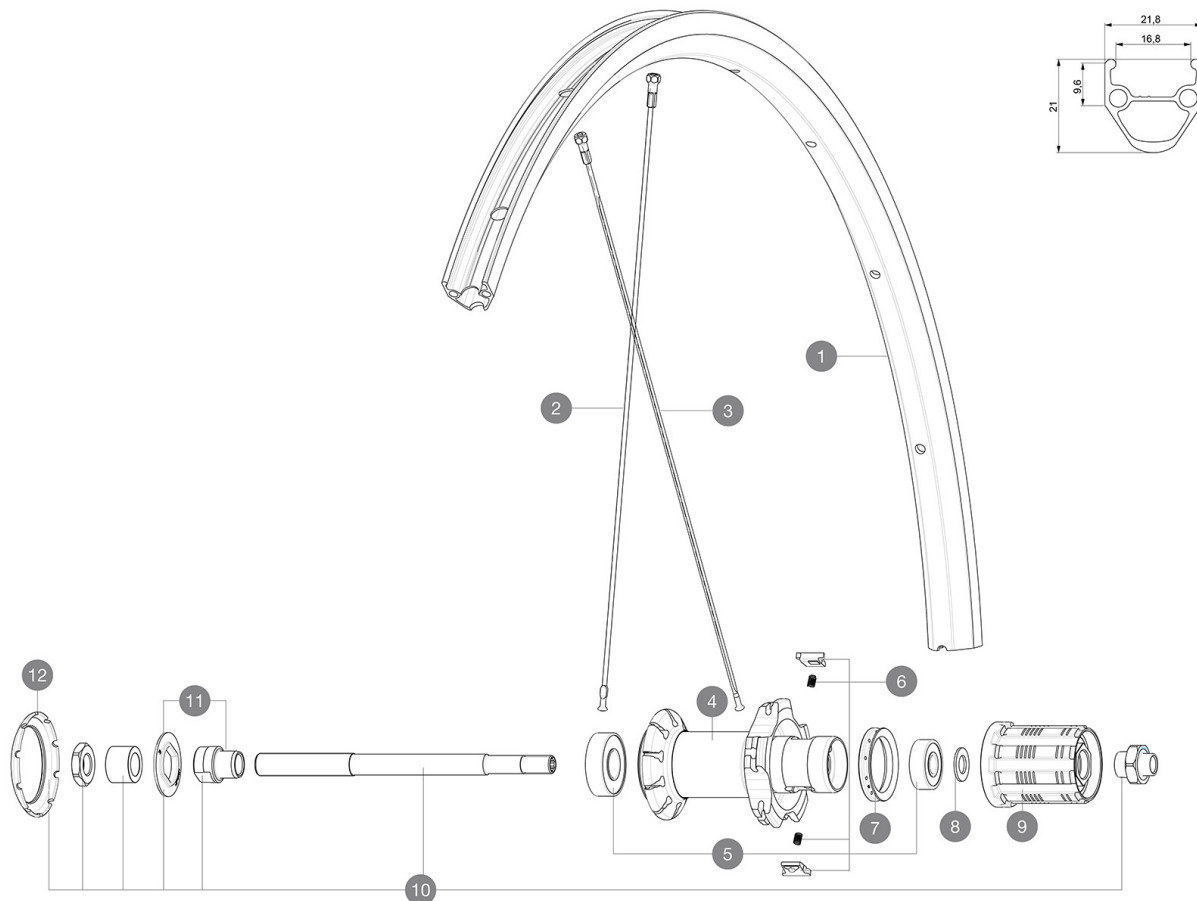

Maximum tyre pressure: 2.55bar/37PSI with a 54mm tyre - 1.3bar/19PSI with a 125mm tyre  
 ASTM CATEGORY 1 : road only  
 For a longer longevity of the wheel, Mavic recommends that the total weight supported by the wheels don't exceed 120kg, bike included  
 Maximum tyre pressure: 7.5bar/108PSI with a 23mm tyre - 4.6bar/67PSI with a 52mm tyre  
 Recommended tyre sizes: 25 to 32 mm  
 Max. Pressure: see indication on wheel and tyre. If they differ, use the lower of the 2  
 Max. Pressure: 23mm 8.7 bars - 125 psi, 25/28mm 7.7 bars - 110 psi  
 Maximum tyre size: width 52mm - pressure max. 5Bar/72PSI

## REFERENCES WHEELS

R23241 AKSIUM RB 700 QR M11

## RIMS

&NBSP::

1 jantearrouteub REAR ROAD UB RIM

## SPOKES

2 V2272701 KIT 10 FT/NDS AKSIUM RND SPK 283mm (OEM only)  
 3 V3661501 KIT 10 DS AKSIUM 19 FLAT SPOKE 301mm + nipples