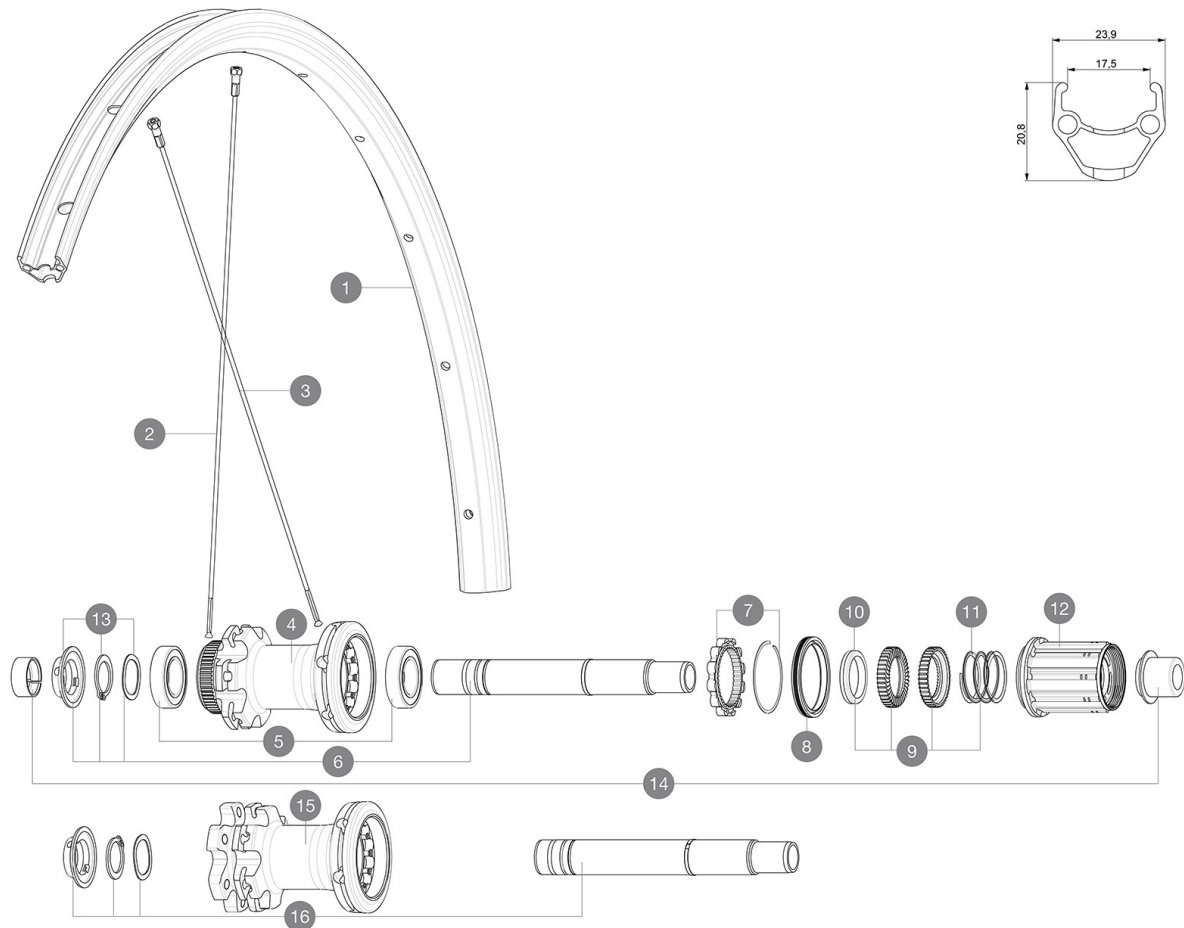

MAVIC **AKSIUM DISC**

Maximum tyre pressure: 2.55bar/37PSI with a 54mm tyre - 1.3bar/19PSI with a 125mm tyre
ASTM CATEGORY 2 : road and offroad with jumps less than 15cm

For a longer longevity of the wheel, Mavic recommends that the total weight supported by the wheels don't exceed 120kg, bike included

Maximum tyre pressure: 7.5bar/108PSI with a 23mm tyre - 4.6bar/67PSI with a 52mm tyre
Recommended tyre sizes: 25 to 32 mm

Max. Pressure: see indication on wheel and tyre. If they differ, use the lower of the 2

Max. Pressure: 23mm 8.7 bars - 125 psi, 25/28mm 7.7 bars - 110 psi

Maximum tyre size: width 52mm - pressure max. 5Bar/72PSI

REFERENCES WHEELS

R23151 AKSIUM INT 700 12X142 M11

R23171 AKSIUM CL 700 12x142 M11

SPOKES

2	V3661601	KIT 12 FRT/NDS AKSIUM Disc 19 ROUND SPOKE 297mm + nipples Wh
2	V2383001	KIT 12 FT/NDS CROSSRIDE FTSX 29" SPK 297mm
3	V3661701	KIT 12 DS AKSIUM Disc 19/ ALLROAD UST Disc ROUND SPOKE 293mm
3	V2279201	KIT 12 DS AKSIUM DISC 12mm RND SPK 292mm

HUB SHELLS

5	M40076	HUB BEARINGS 17x30x7 6903 x 2
6	V2252901	KIT ID360 CENTER LOCK 135/142mm AXLE W/CLIP
7	V2252701	KIT ID360 INSERT SHAPED EAR LOBE > 2017
8	V2251601	KIT ID360 SEAL + GREASE
9	V2251701	KIT ID360 2 RATCHETS + SPRING + GREASE
10	V2500501	KIT ID360 3 PADS NOISE REDUCING
11	V2251801	KIT 3 ID360 ROAD SPRINGS
12	V4000101	HG11 STEEL ROAD FREE HUB BODY ID360 - while stock last
12	V3430101	HG11 Freewheel Body ID360
13	V2373001	KIT ADJUST. SYSTEM QRM AUTO ID360 for 17x30x7 bearing
16	V2253001	KIT ID360 6 BOLTS 135/142mm AXLE WITH CIRCLIP

ADAPTERS

14	V2510701	ID360V2RrAxleAdapt12x142/148
	V2510901	ID360 EVO RrAxleAdpt12x135/150
	V2510801	ID360 V2 RrAxleAdapt9x135