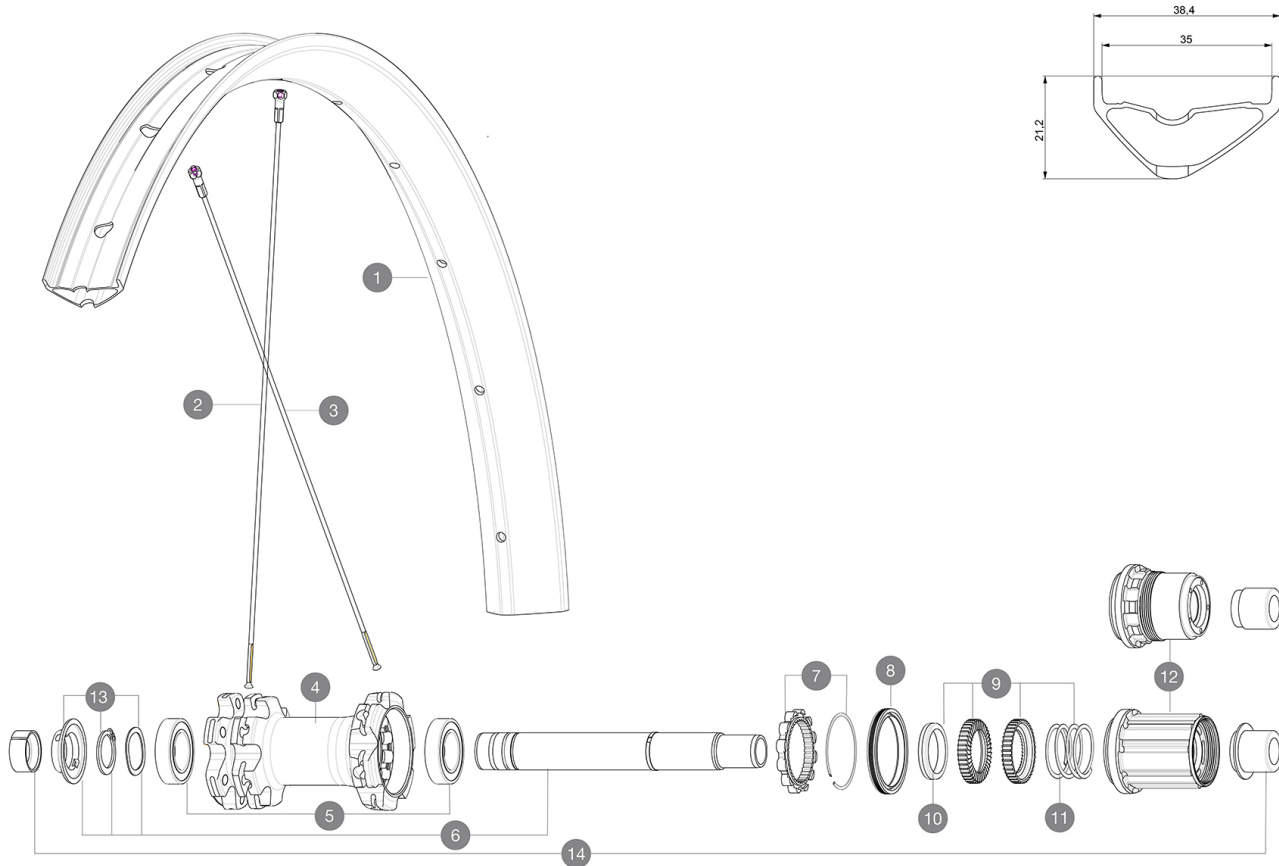

ASTM CATEGORY 3 : CROSS COUNTRY AND TRAIL RIDING

For a longer longevity of the wheel, Mavic recommends that the total weight supported by the wheels don't exceed 120kg, bike included

Recommended tyre sizes: 65mm to 81mm (2.5" to 3.2")

REFERENCES WHEELS

R26091 XA 35 27,5 Rr Boost XD

R26081 XA 35 27,5 Rr Boost

RIMS

&NBSP;:

1	V3762215	KIT FRT/REAR RIM XA 35 27,5"
	V3710101	40mm UST Tape For 35mm Wide Rims

SPOKES

2	36690101	"KIT 12 FT/NDS CROSSONE/CROSSMAX/XA 27,5"" SPK 278mm"
3	36690201	"KIT 12 DS XONE/CROSSRIDE FTS/CROSSMAX/XA 27,5"" SPK 276mm"

HUB SHELLS

4	N/A	HUB BODY
5	M40076	HUB BEARINGS 17x30x7 6903 x 2
6	V2372201	KIT ID360 148 D6T AXLE WITH CLIP
7	V2252701	KIT ID360 INSERT SHAPED EAR LOBE > 2017
8	V2251601	KIT ID360 SEAL + GREASE
9	V2375201	KIT ID360 24 TEETH 2 RATCHET + MTB SPRING + PAD (specific)
10	V2375401	KIT ID360 MTB 24T 3 NOISE REDUCING PADS
11	V2372901	KIT 3 ID360 MTB SPRINGS
12	V3790101	HG9 Steel MTB Freewheel Body ID360
12	V3740101	XD MTB Freewheel Body ID360
13	V2373001	KIT ADJUST. SYSTEM QRM AUTO ID360 for 17x30x7 bearing

SPOKES

- **Material** : steel
- **Material** : steel
- **Shape** : straight pull, round
- **Shape** : straight pull, round
- **Count** : 24 front and rear
- **Count** : 24 front and rear
- **Lacing** : front and rear crossed 2
- **Lacing** : front and rear crossed 2