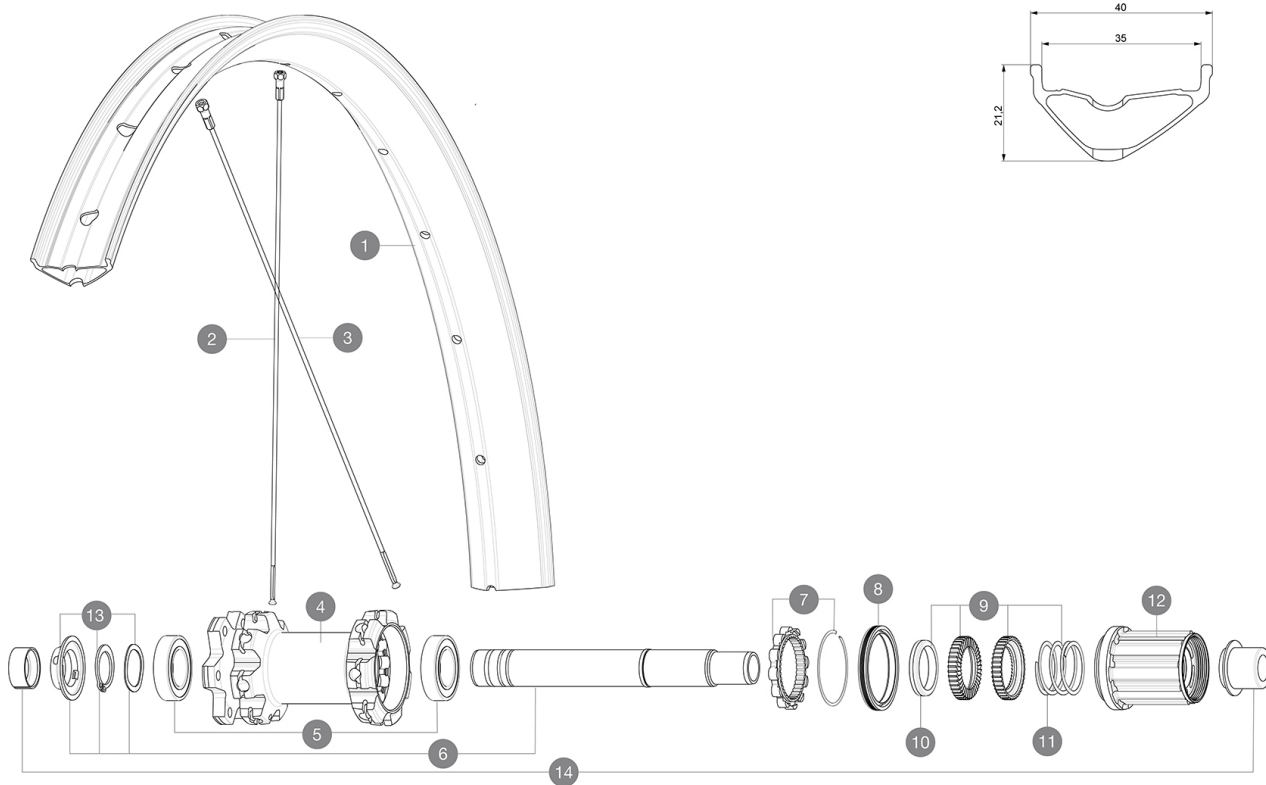

ASTM CATEGORY 3 : CROSS COUNTRY AND TRAIL RIDING

For a longer longevity of the wheel, Mavic recommends that the total weight supported by the wheels don't exceed 150kg, bike included
Recommended tyre sizes: 65mm to 81mm (2.5" to 3.2")

REFERENCES WHEELS

P88801	E-XA 35 27,5 Pr Bst	R26051	E-XA 35 27,5 Rr Boost XD
P88811	E-XA 35 27,5 Pr Bst XD	R26041	E-XA 35 27,5 Rr Boost

RIMS

&NBSP;:

1	V3763715	KIT FRT/REAR RIM E-XA 27,5"
	V3710101	40mm UST Tape For 35mm Wide Rims

SPOKES

2	V3821301	KIT 14 FRT/ND S E-CROSSMAX/E-XA 27,5" FLAT SPOKE 282mm + nip
3	V3821501	KIT 14 DS E-CROSSMAX/E-XA 27,5" FLAT SPOKE 280mm + nippl.

HUB SHELLS

4	N/A	HUB BODY
5	M40076	HUB BEARINGS 17x30x7 6903 x 2
6	V2372201	KIT ID360 148 D6T AXLE WITH CLIP
7	V2252701	KIT ID360 INSERT SHAPED EAR LOBE > 2017
8	V2251601	KIT ID360 SEAL + GREASE
9	V2375201	KIT ID360 24 TEETH 2 RATCHET + MTB SPRING + PAD (specific)
10	V2375401	KIT ID360 MTB 24T 3 NOISE REDUCING PADS
11	V2372901	KIT 3 ID360 MTB SPRINGS
12	V3790101	HG9 Steel MTB Freewheel Body ID360
13	V2373001	KIT ADJUST. SYSTEM QRM AUTO ID360 for 17x30x7 bearing

ADAPTERS

14	V2510701	ID360V2RrAxleAdapt12x142/148
	V2510801	ID360 V2 RrAxleAdapt9x135