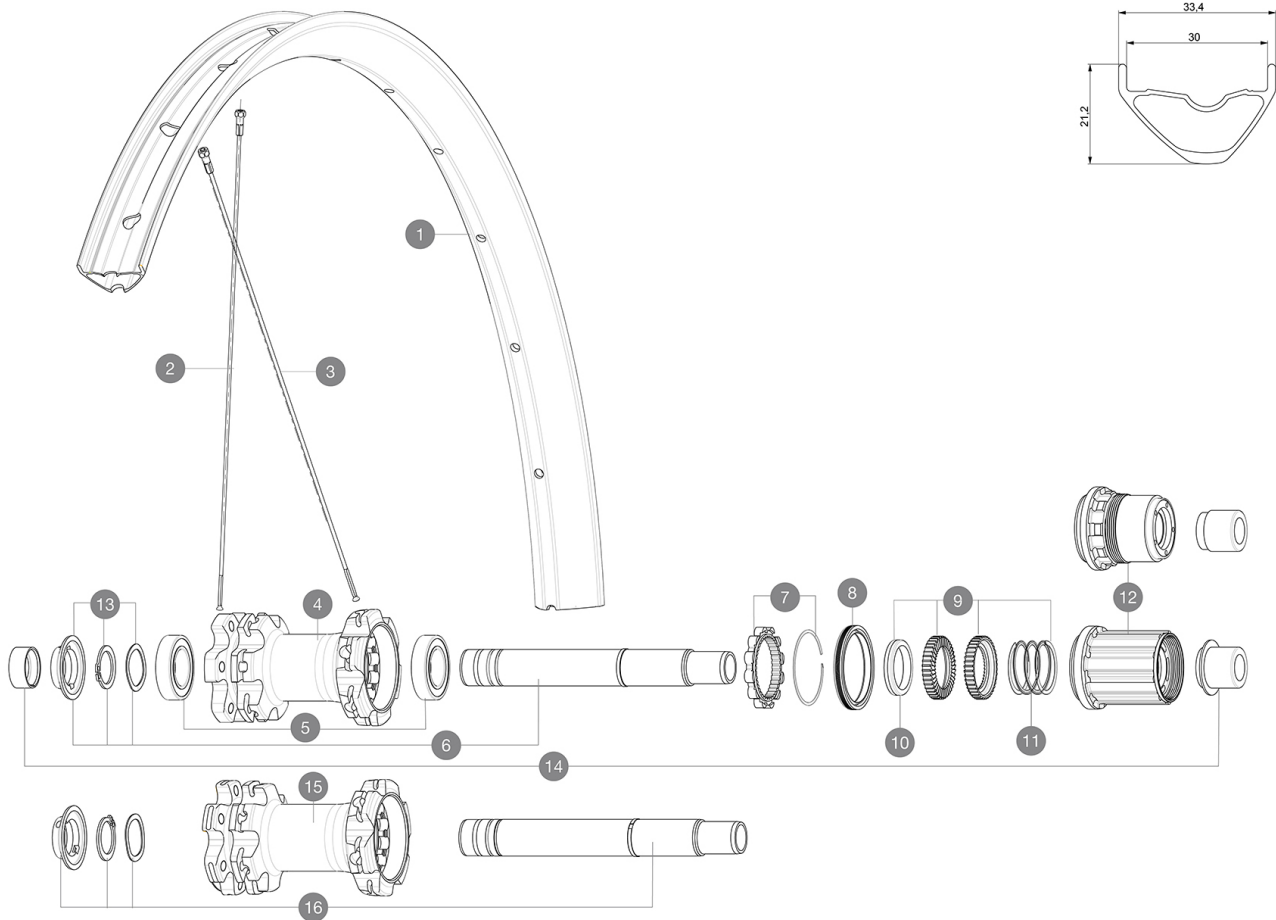

ASTM CATEGORY 3 : CROSS COUNTRY AND TRAIL RIDING

For a longer longevity of the wheel, Mavic recommends that the total weight supported by the wheels don't exceed 120kg, bike included

Recommended tyre sizes: 60mm to 76mm (2.35" to 3.0")

REFERENCES WHEELS

R25311	XA 27,5 Rr XD	R25331	XA 27,5 Rr Boost XD
R25321	XA 27,5 Rr Boost	R25291	XA 27,5 Rr

RIMS

&NBSP;:

1	V3762015	KIT FRT/REAR RIM XA 19 27,5"
	V3750101	35mm UST Green Tape for 30mm wide rims

SPOKES

2	36690101	"KIT 12 FT/NDS CROSSONE/CROSSMAX/XA 27,5"" SPK 278mm"
3	36690201	"KIT 12 DS XONE/CROSSRIDE FTS/CROSSMAX/XA 27,5"" SPK 276mm"

HUB SHELLS

4	N/A	HUB BODY
5	M40076	HUB BEARINGS 17x30x7 6903 x 2
6	V2372101	KIT ID360 135/142 D6T AXLE WITH CLIP
7	V2252701	KIT ID360 INSERT SHAPED EAR LOBE > 2017
8	V2251601	KIT ID360 SEAL + GREASE
9	V2375201	KIT ID360 24 TEETH 2 RATCHET + MTB SPRING + PAD (specific)
10	V2375401	KIT ID360 MTB 24T 3 NOISE REDUCING PADS
11	V2372901	KIT 3 ID360 MTB SPRINGS
12	V3790101	HG9 Steel MTB Freewheel Body ID360
12	V3740101	XD MTB Freewheel Body ID360
13	V2373001	KIT ADJUST. SYSTEM QRM AUTO ID360 for 17x30x7 bearing
15	N/A	HUB BODY
16	V2372201	KIT ID360 148 D6T AXLE WITH CLIP

ADAPTERS

14	V2510701	ID360V2RrAxleAdapt12x142/148
	V2510801	ID360 V2 RrAxleAdapt9x135