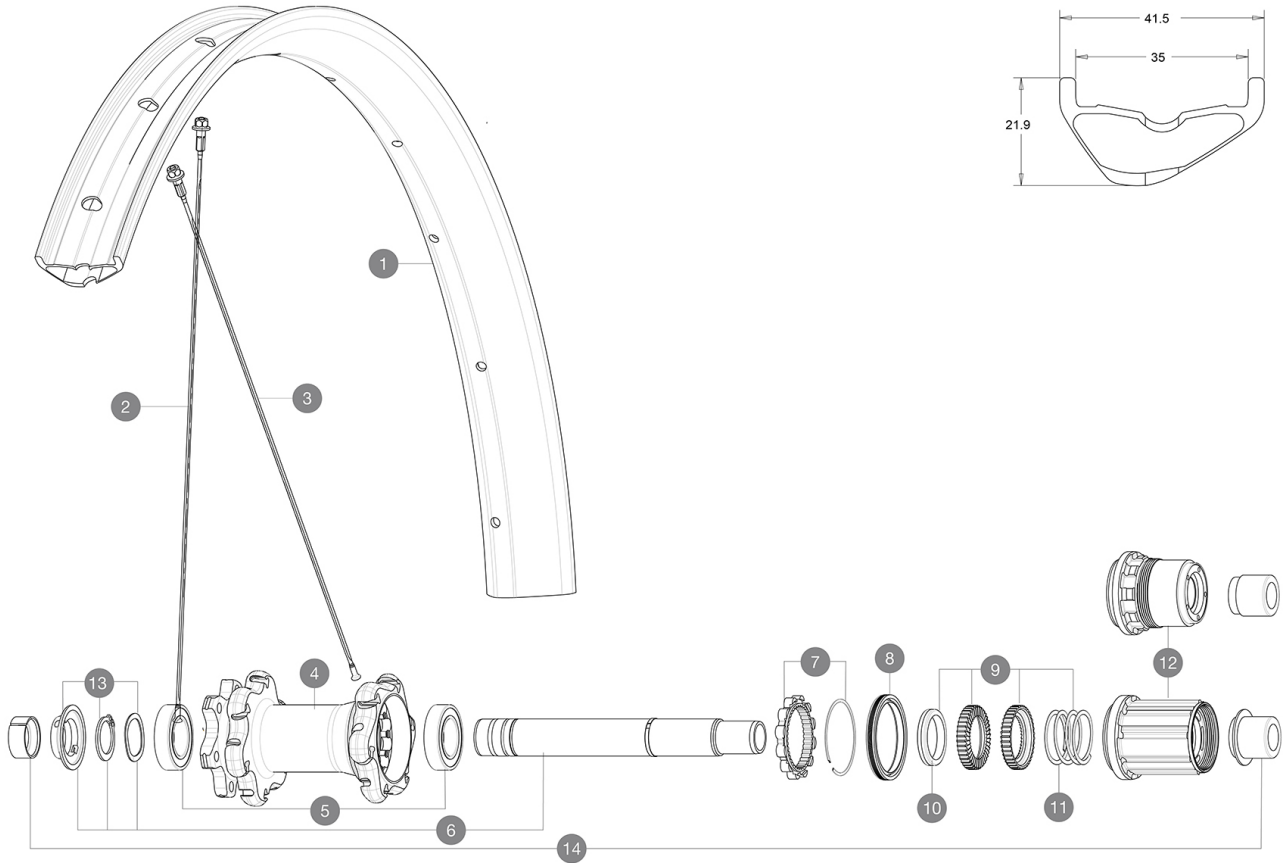

MAVIC XA35 Pro Carbon

ASTM CATEGORY 3 : CROSS COUNTRY AND TRAIL RIDING

For a longer longevity of the wheel, Mavic recommends that the total weight supported by the wheels don't exceed 120kg, bike included

Recommended tyre sizes: 65mm to 81mm (2.5" to 3.2")

REFERENCES WHEELS

R27141 XA35ProCarb 27,5 19 Rr BoostXD R27131 XA35ProCarb 27,5 19 Rr Boost

RIMS

&NBSP;:

1	V3760815	KIT FRT/REAR RIM XA 35 PRO Carbon 27,5"
	V3710101	40mm UST Tape For 35mm Wide Rims

SPOKES

2	V2386301	KIT 12 FRT/REAR XA 35 PRO CARBON BUTTED FLAT SPOKE 275mm + a

HUB SHELLS

4	N/A	HUB BODY
5	M40076	HUB BEARINGS 17x30x7 6903 x 2
6	V2372201	KIT ID360 148 D6T AXLE WITH CLIP
7	V2252701	KIT ID360 INSERT SHAPED EAR LOBE > 2017
8	V2251601	KIT ID360 SEAL + GREASE
9	V2375201	KIT ID360 24 TEETH 2 RATCHET + MTB SPRING + PAD (specific)
10	V2375401	KIT ID360 MTB 24T 3 NOISE REDUCING PADS
11	V2372901	KIT 3 ID360 MTB SPRINGS
12	V3780101	HG9 Alloy MTB Freewheel Body ID360
12	V3740101	XD MTB Freewheel Body ID360
13	V2373001	KIT ADJUST. SYSTEM QRM AUTO ID360 for 17x30x7 bearing

ADAPTERS

14	V2510701	ID360V2RrAxleAdapt12x142/148
	V2510801	ID360 V2 RrAxleAdapt9x135