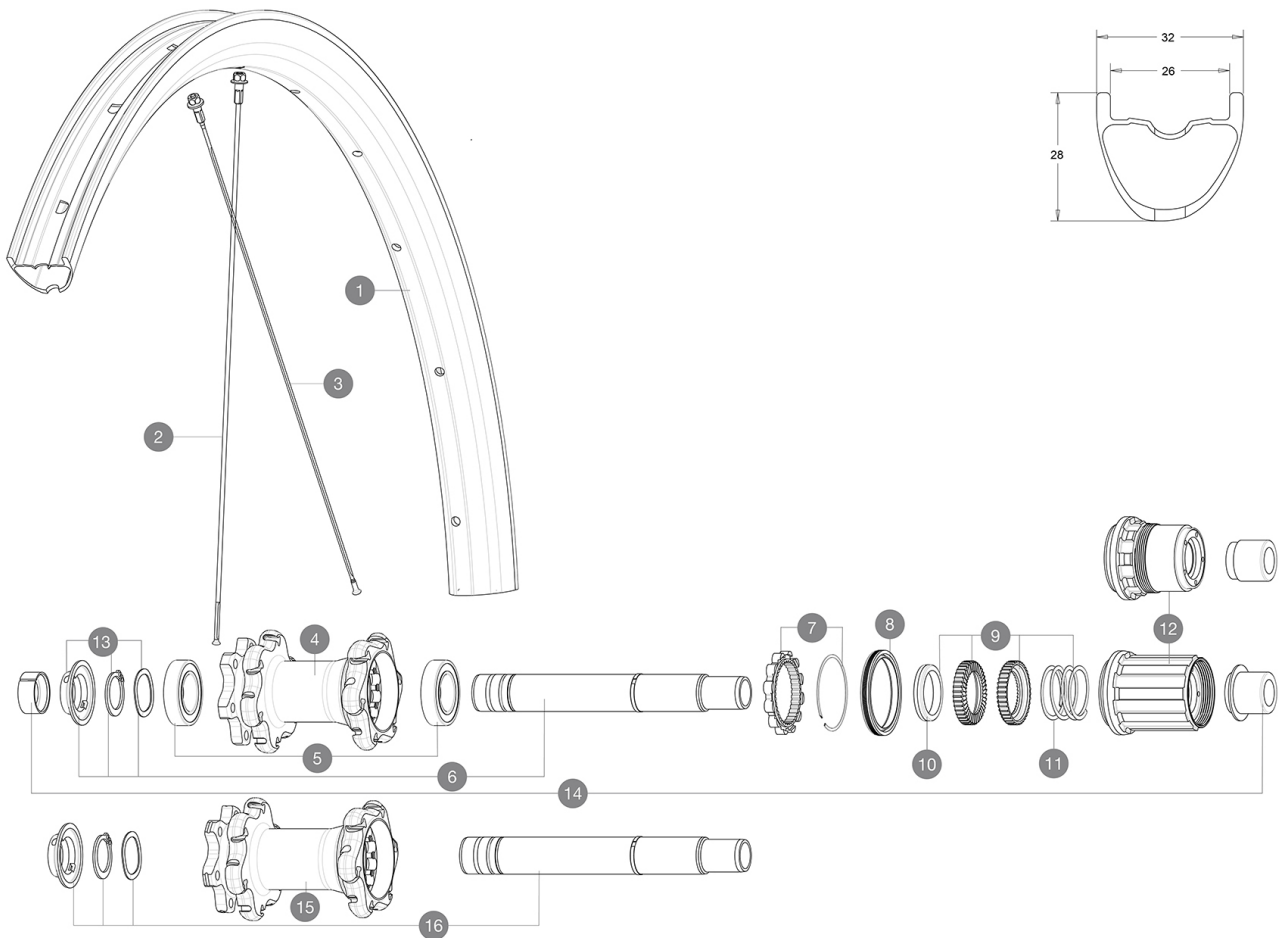

## REFERENCES WHEELS

**RIMS**

&amp;NBSP;:

1	V3070113	KIT REAR RIM XA PRO CARBON 29"
	V3750101	35mm UST Green Tape for 30mm wide rims

**SPOKES**

	V2387801	KIT 12 FRIT/REAR XA PRO CARBON 29" EXTRA FLAT SPOKE 288mm +
--	----------	---

**HUB SHELLS**

4	N/A	HUB BODY
5	M40076	HUB BEARINGS 17x30x7 6903 x 2
6	V2372101	KIT ID360 135/142 D6T AXLE WITH CLIP
7	V2252701	KIT ID360 INSERT SHAPED EAR LOBE > 2017
8	V2251601	KIT ID360 SEAL + GREASE
9	V2375201	KIT ID360 24 TEETH 2 RATCHET + MTB SPRING + PAD (specific)
10	V2375401	KIT ID360 MTB 24T 3 NOISE REDUCING PADS
11	V2372901	KIT 3 ID360 MTB SPRINGS
12	V3780101	HG9 Alloy MTB Freewheel Body ID360
12	V3740101	XD MTB Freewheel Body ID360
13	V2373001	KIT ADJUST. SYSTEM QRM AUTO ID360 for 17x30x7 bearing
15	N/A	HUB BODY
16	V2372201	KIT ID360 148 D6T AXLE WITH CLIP

**ADAPTERS**

14	V2510701	ID360V2RrAxleAdapt12x142/148
	V2510801	ID360 V2 RrAxleAdapt9x135

### WHEEL WEIGHTS