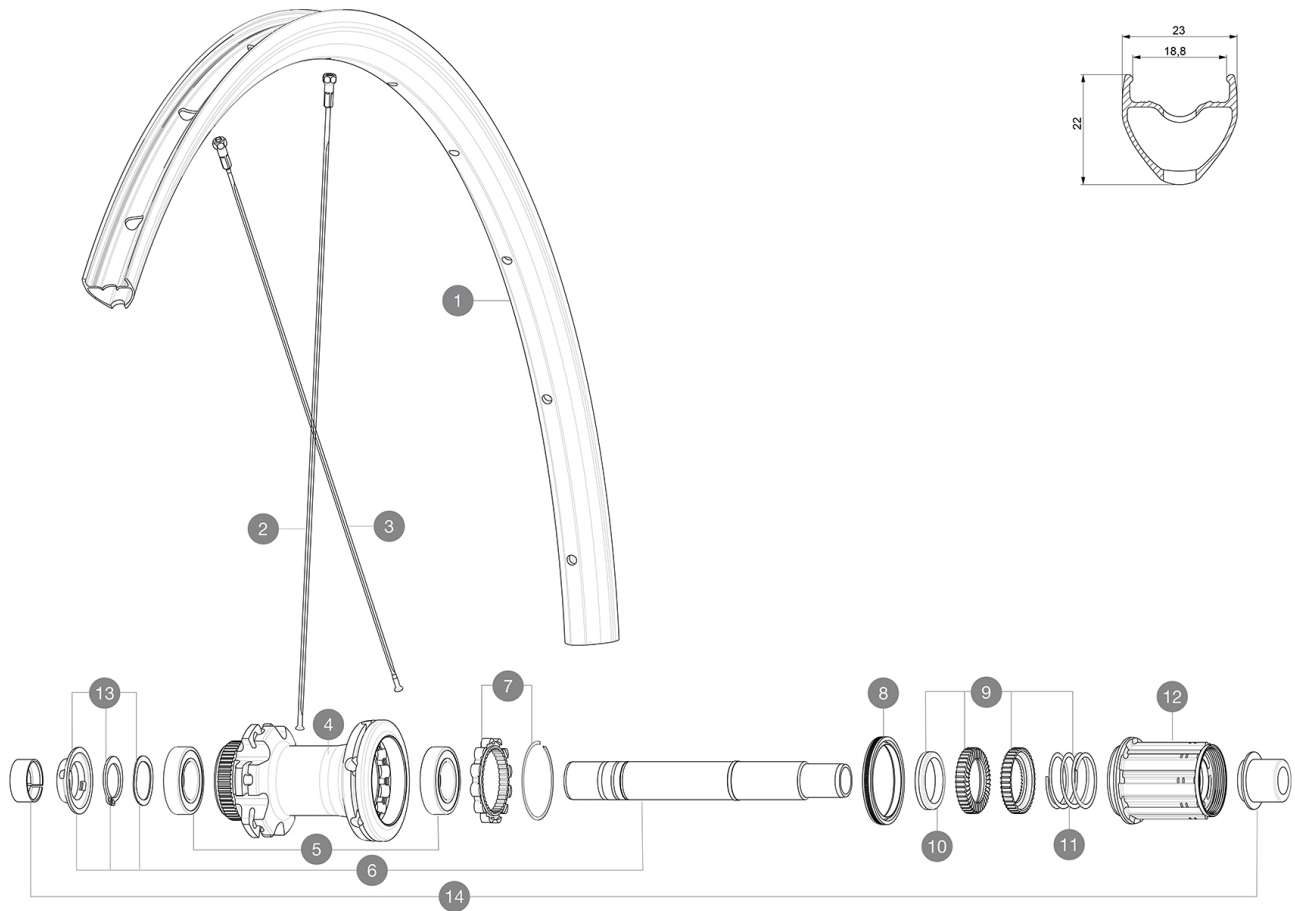

MAVIC **Aksium Elite UST Disc 650B**

REFERENCES WHEELS

RIMS

&NBSP;:

1	jantearroutedis	REAR ROAD DISC RIM
	V2620101	UST RIM TAPE 25mm (for 21-24mm wide rim)

SPOKES

2	V3666501	KIT 12 FR7/NDS AKSIUM ELITE UST Disc 650B FLAT SPOKE 277mm +
3	V3666601	KIT 12 DS BUTTED SPOKE 273 AKSIUM ELITE UST Disc 650B + nipp

HUB SHELLS

4	N/A	HUB BODY
5	V2560201	KIT ID360 BEARINGS 15/28/7 + 17/28/7
6	V2373401	KIT ID360 135/142 DCL L1 AXLE WITH CLIP
7	V2252701	KIT ID360 INSERT SHAPED EAR LOBE > 2017
8	V2251601	KIT ID360 SEAL + GREASE
9	V2251701	KIT ID360 2 RATCHETS + SPRING + GREASE
10	V2500501	KIT ID360 3 PADS NOISE REDUCING
11	V2251801	KIT 3 ID360 ROAD SPRINGS
12	V4000101	HG11 STEEL ROAD FREE HUB BODY ID360 - while stock last
12	V3430101	HG11 Freewheel Body ID360
13	V2560501	KIT ADJUST. SYSTEM QRM AUTO ID360 for 17x28x7 bearing

ADAPTERS

14	V2510701	ID360V2RrAxleAdapt12x142/148
	V2510901	ID360 EVO RrAxleAdpt12x135/150
	V2510801	ID360 V2 RrAxleAdapt9x135